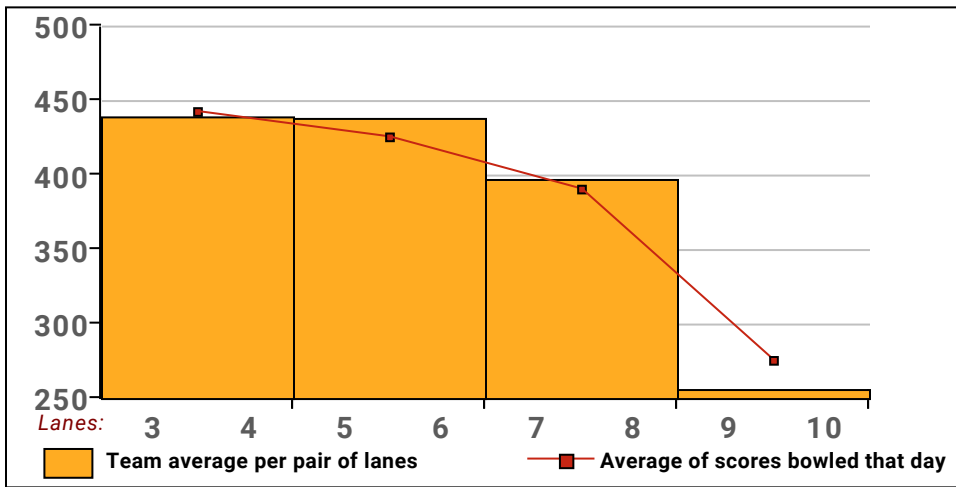

Team Average vs Avg of Scores