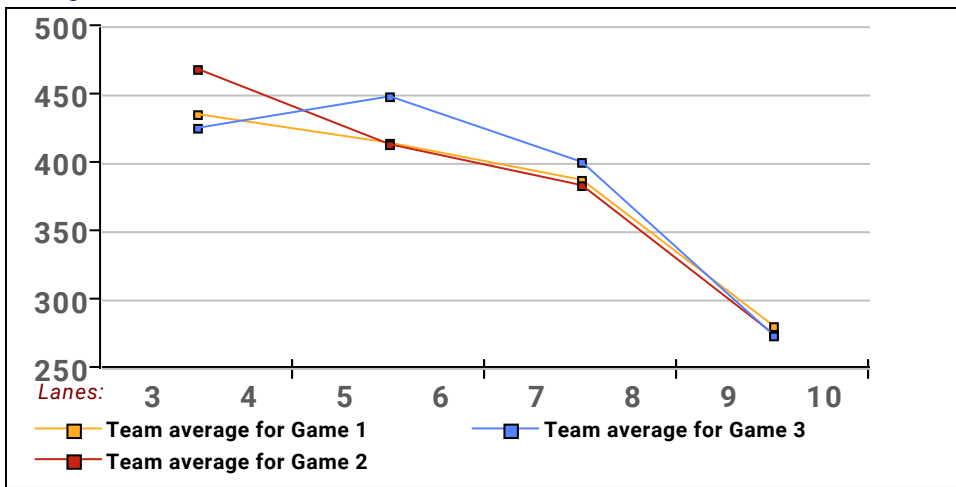

Average of Scores for Each Game