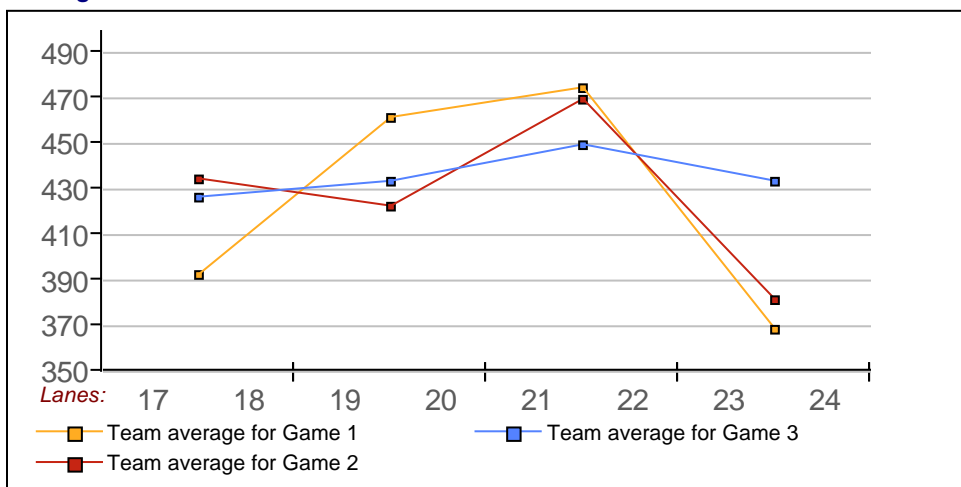

Average of Scores for Each Game