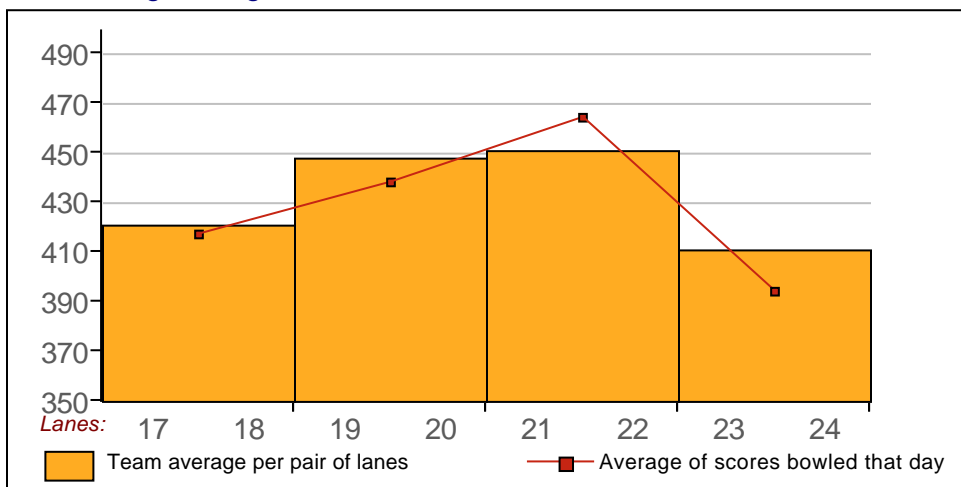

Team Average vs Avg of Scores