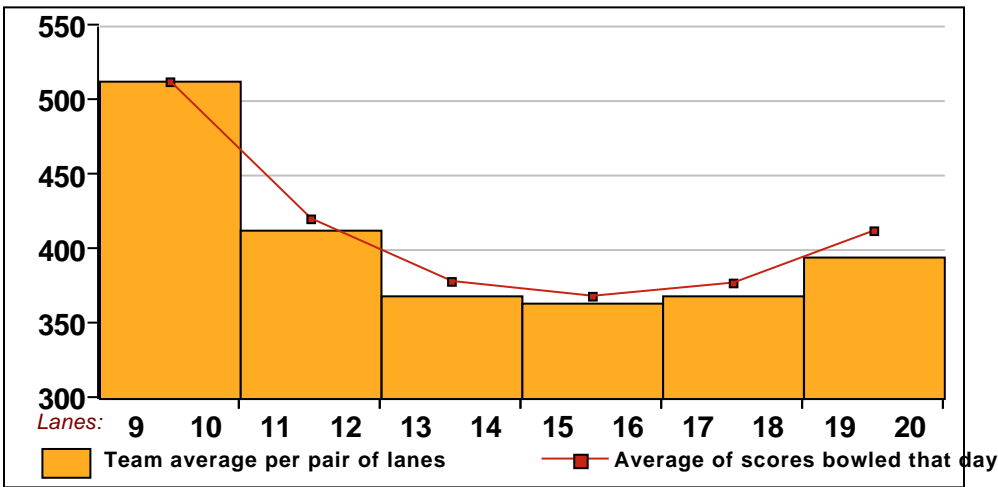

Team Average vs Avg of Scores