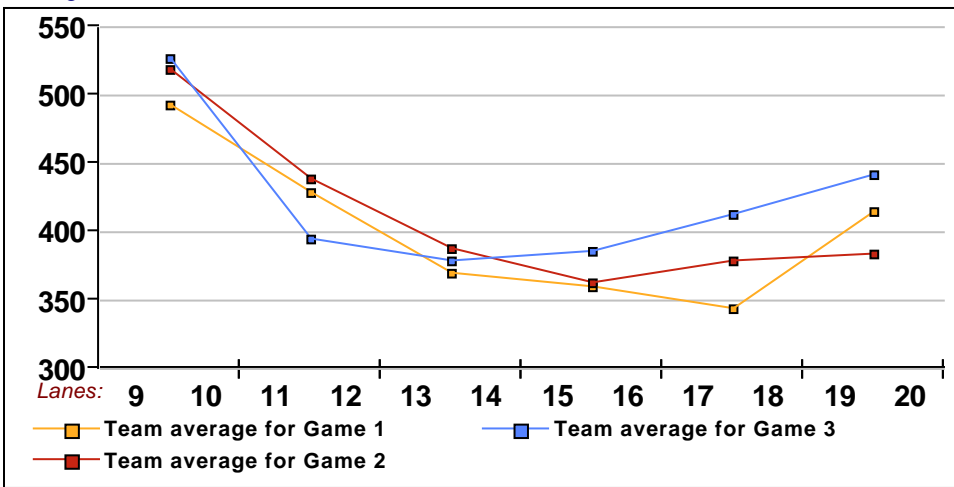

Average of Scores for Each Game