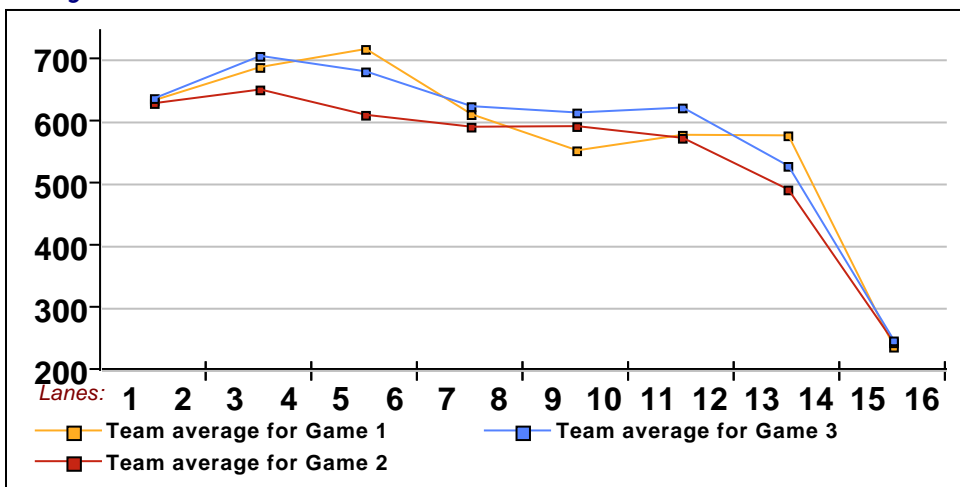

Average of Scores for Each Game