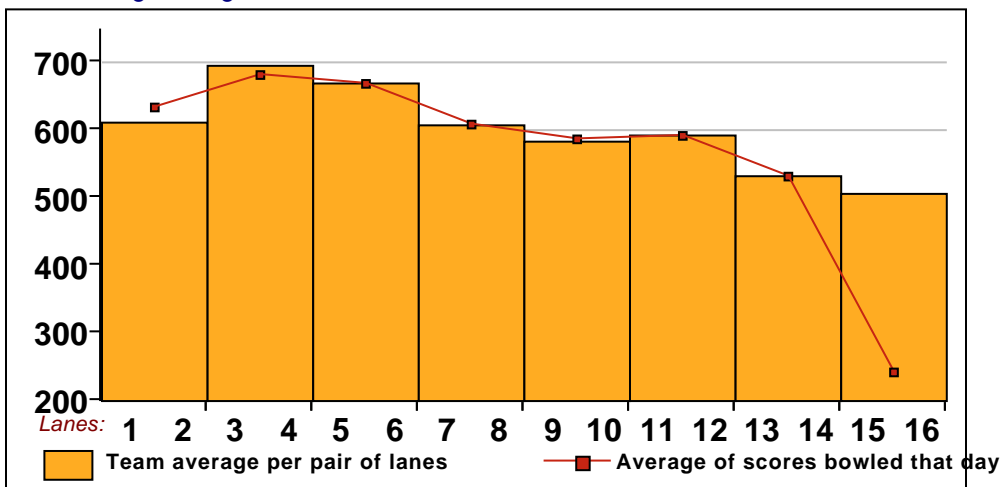

Team Average vs Avg of Scores