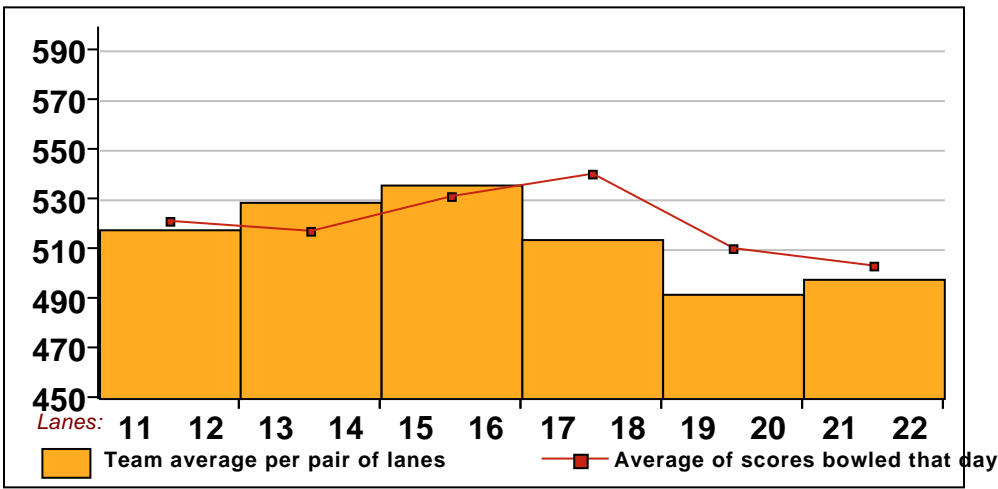

Team Average vs Avg of Scores