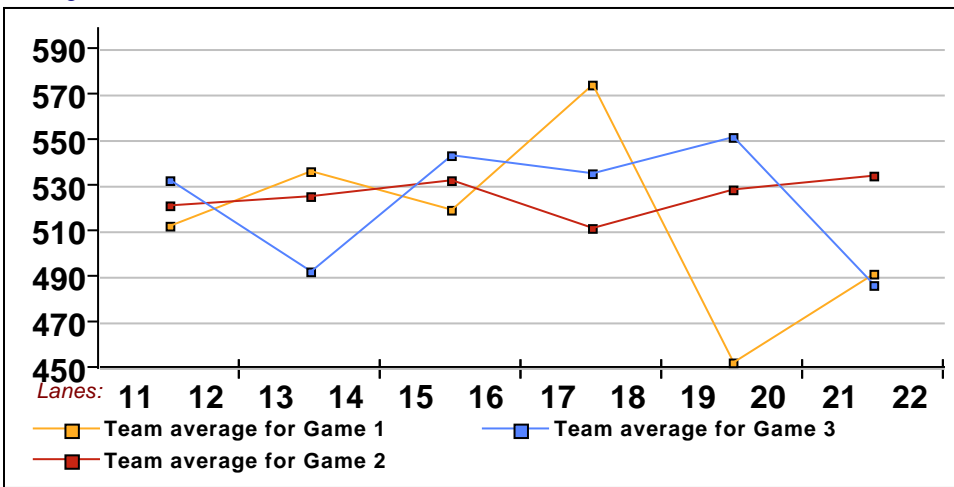

Average of Scores for Each Game