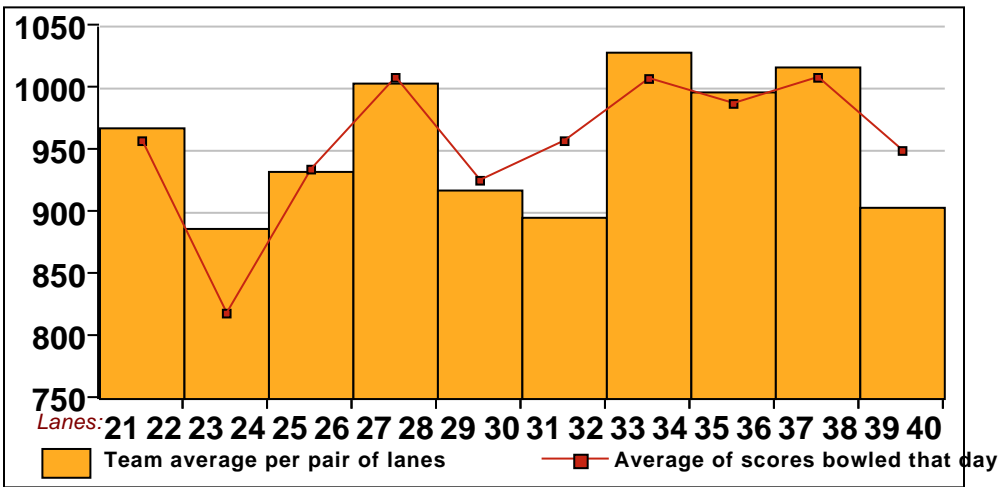

Team Average vs Avg of Scores