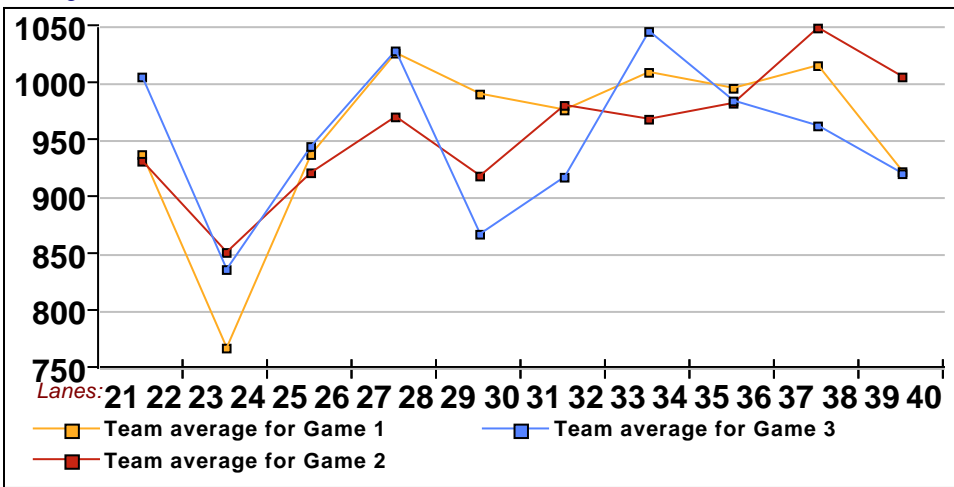

Average of Scores for Each Game