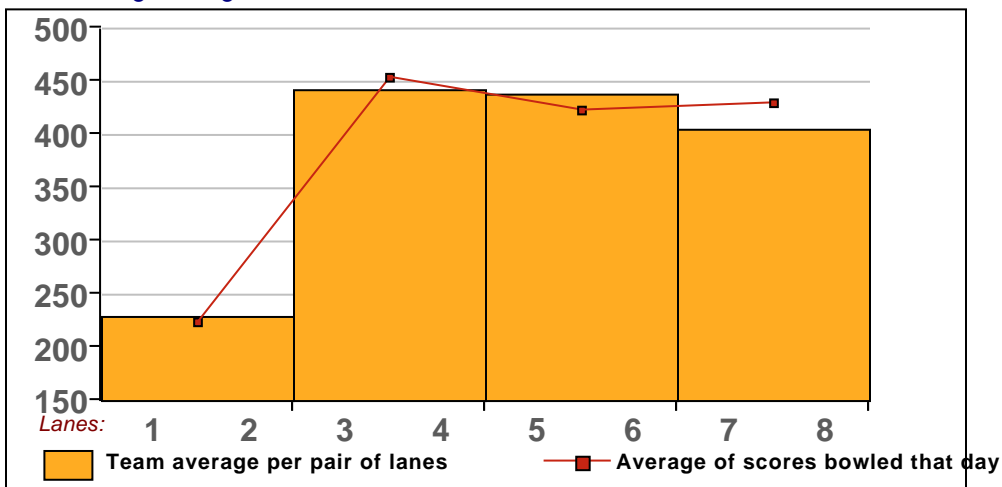

Team Average vs Avg of Scores