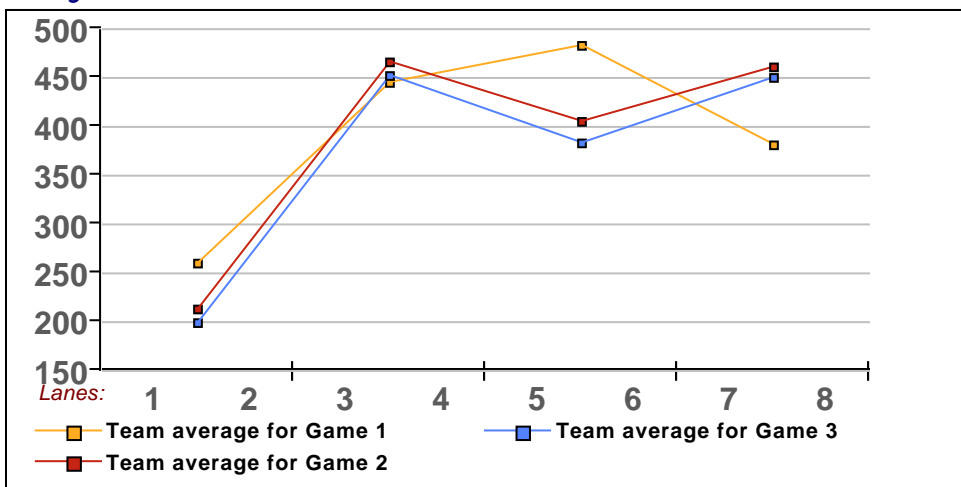

Average of Scores for Each Game