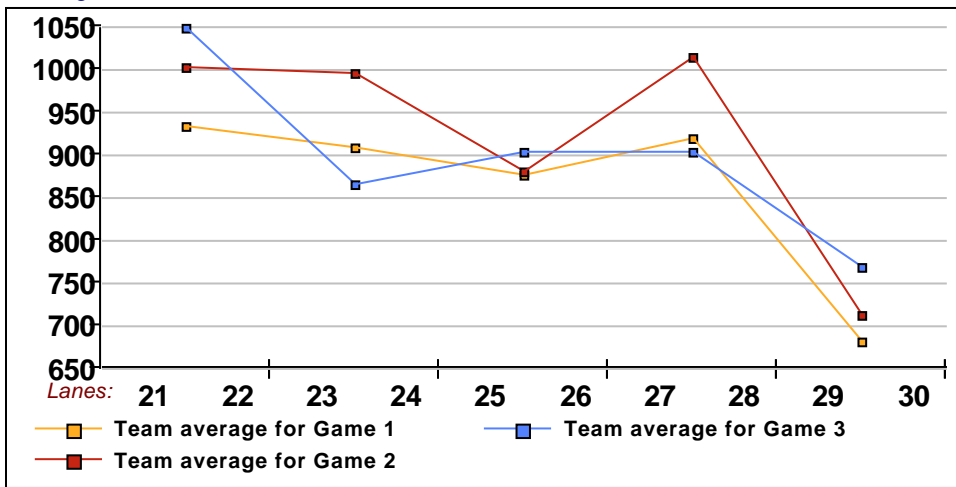

Average of Scores for Each Game