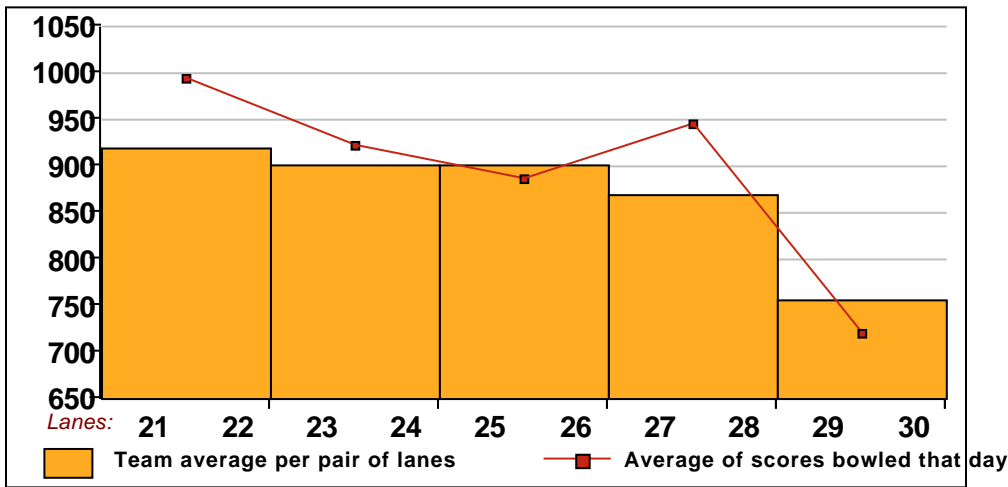

Team Average vs Avg of Scores