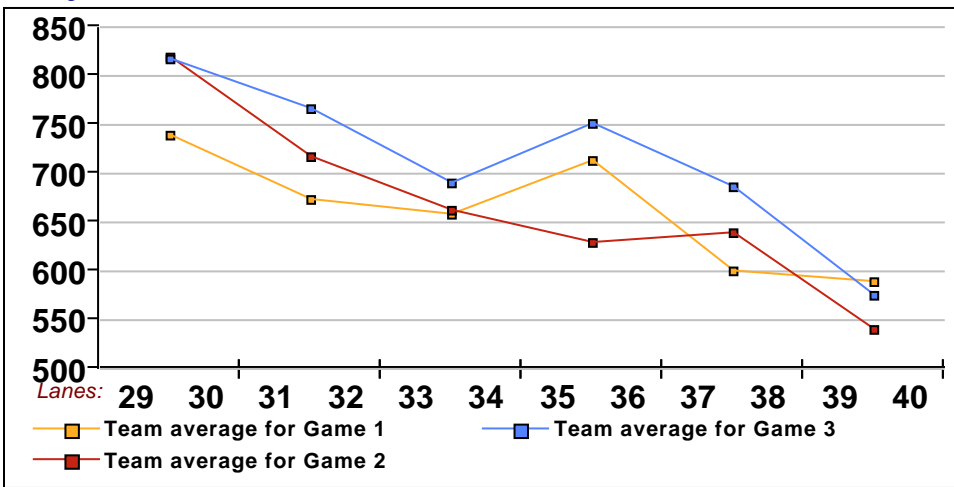

Average of Scores for Each Game