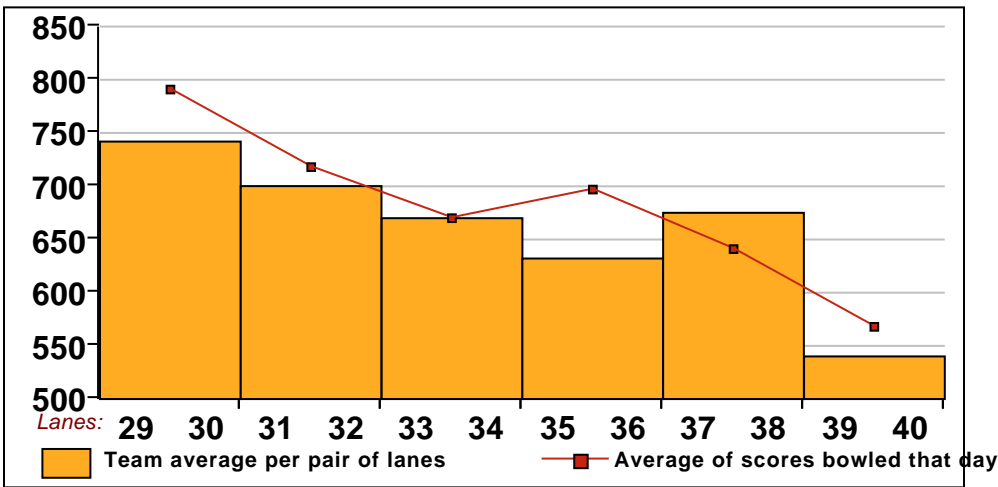

Team Average vs Avg of Scores