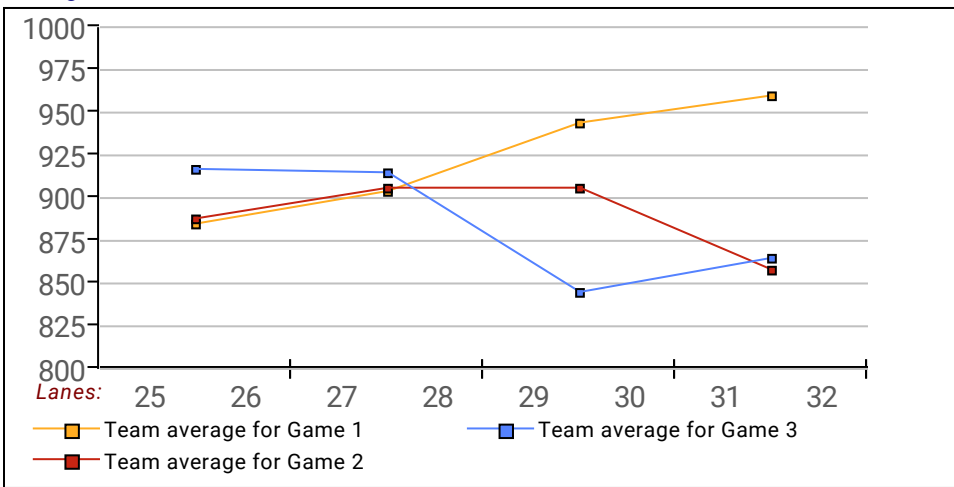

Average of Scores for Each Game