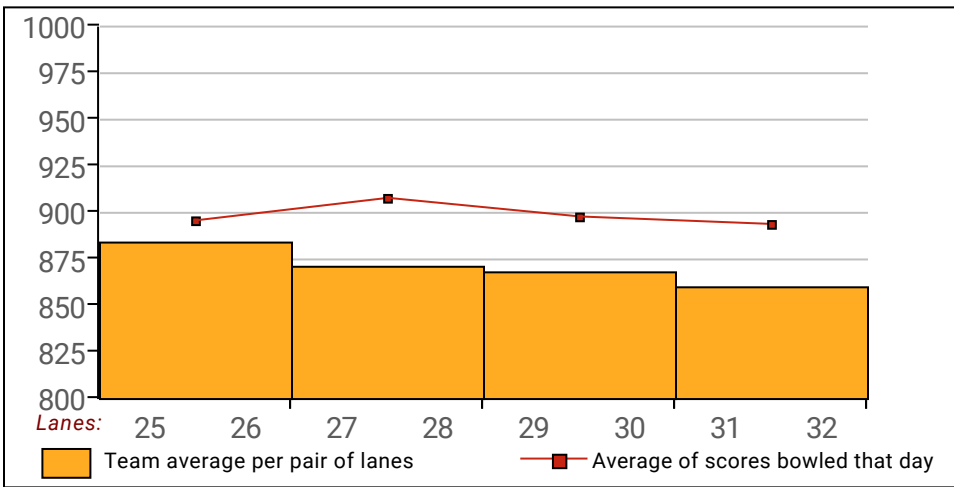

Team Average vs Avg of Scores