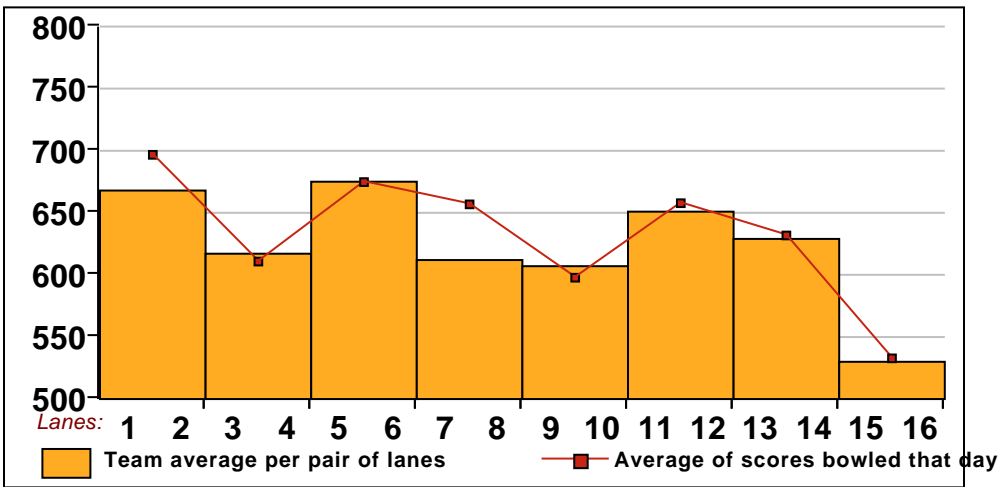

Team Average vs Avg of Scores