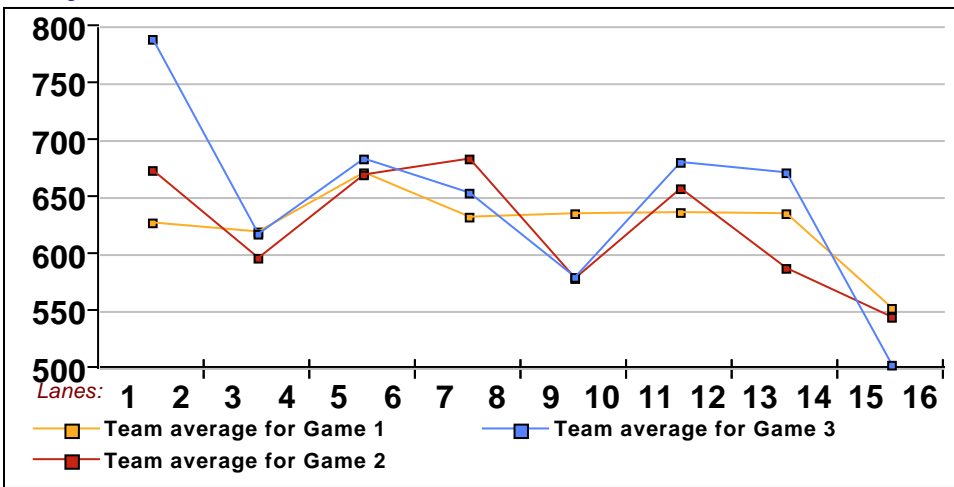

Average of Scores for Each Game