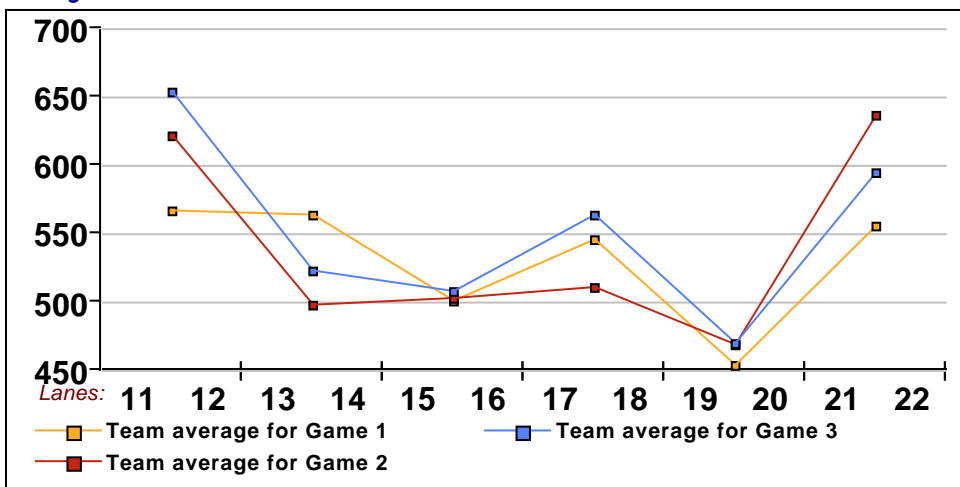

Average of Scores for Each Game