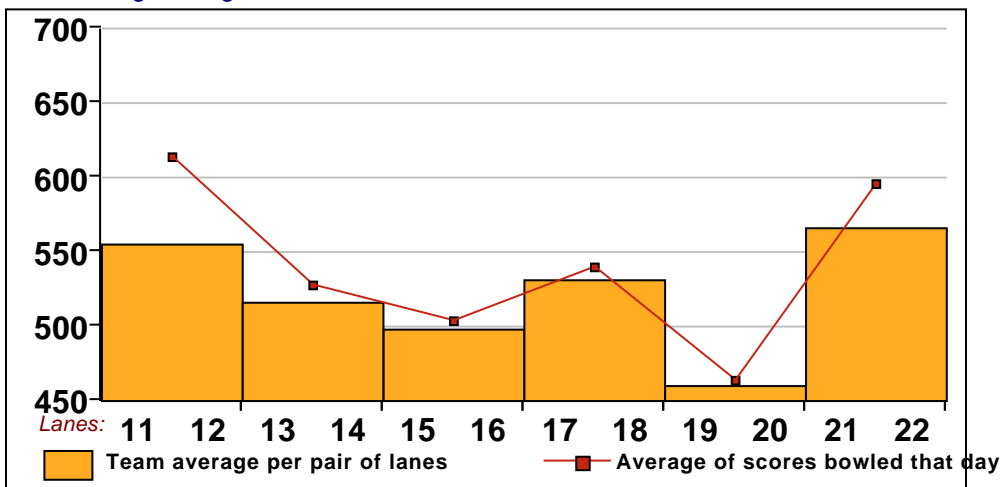

Team Average vs Avg of Scores