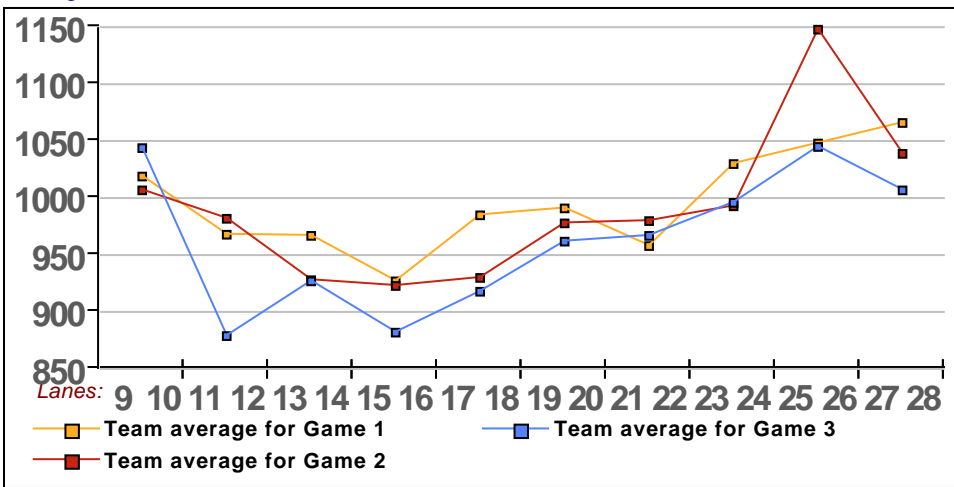

Average of Scores for Each Game