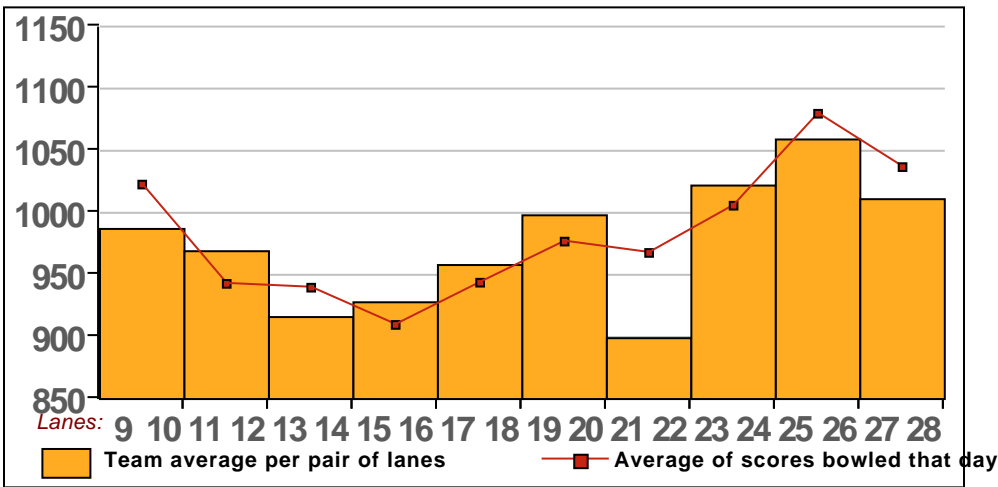

Team Average vs Avg of Scores