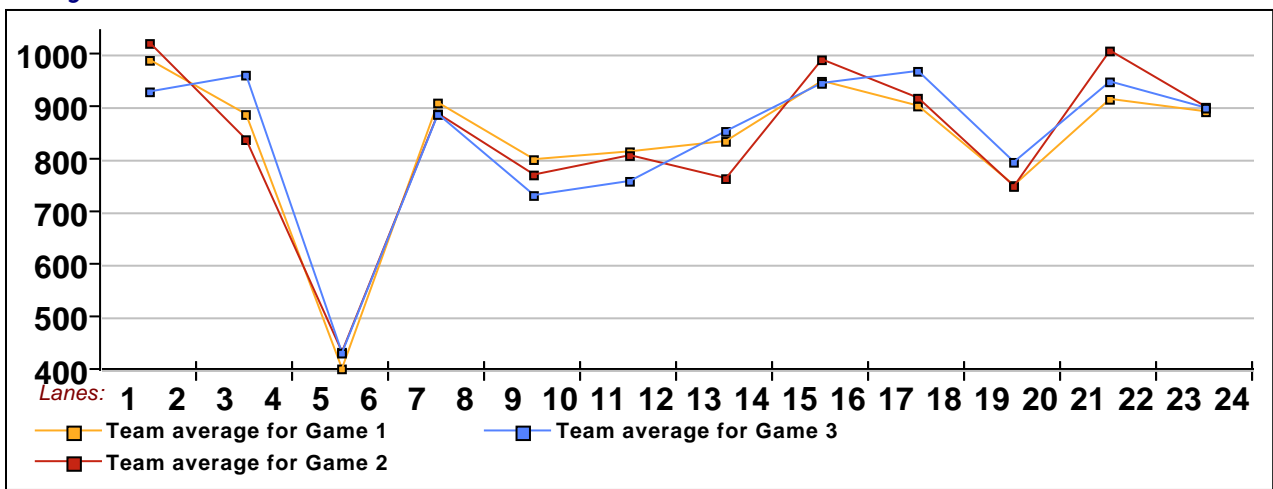

Average of Scores for Each Game