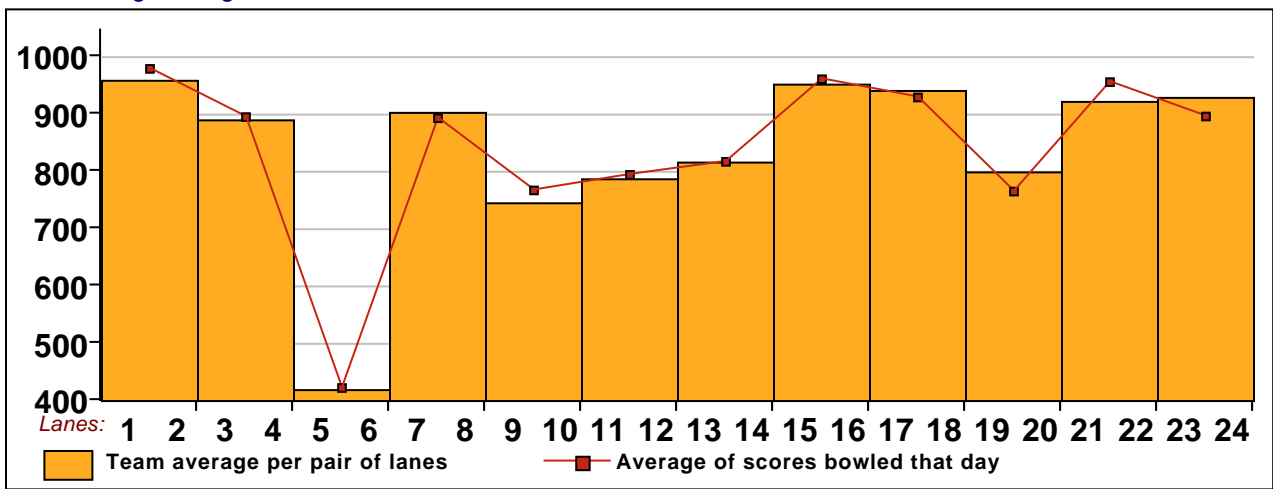

Team Average vs Avg of Scores