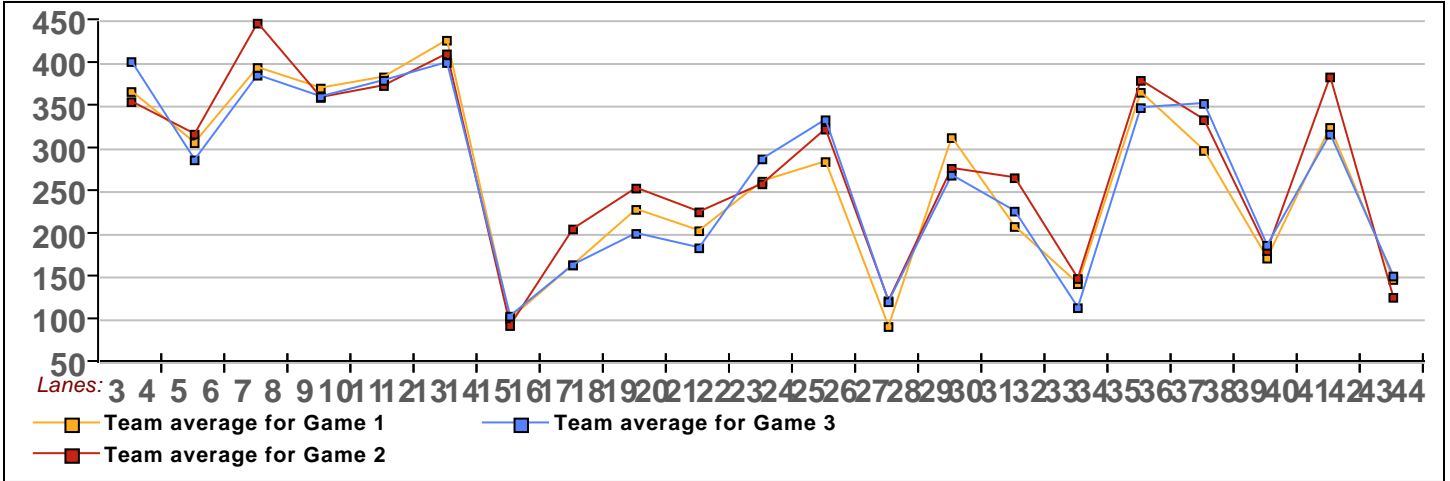

Average of Scores for Each Game