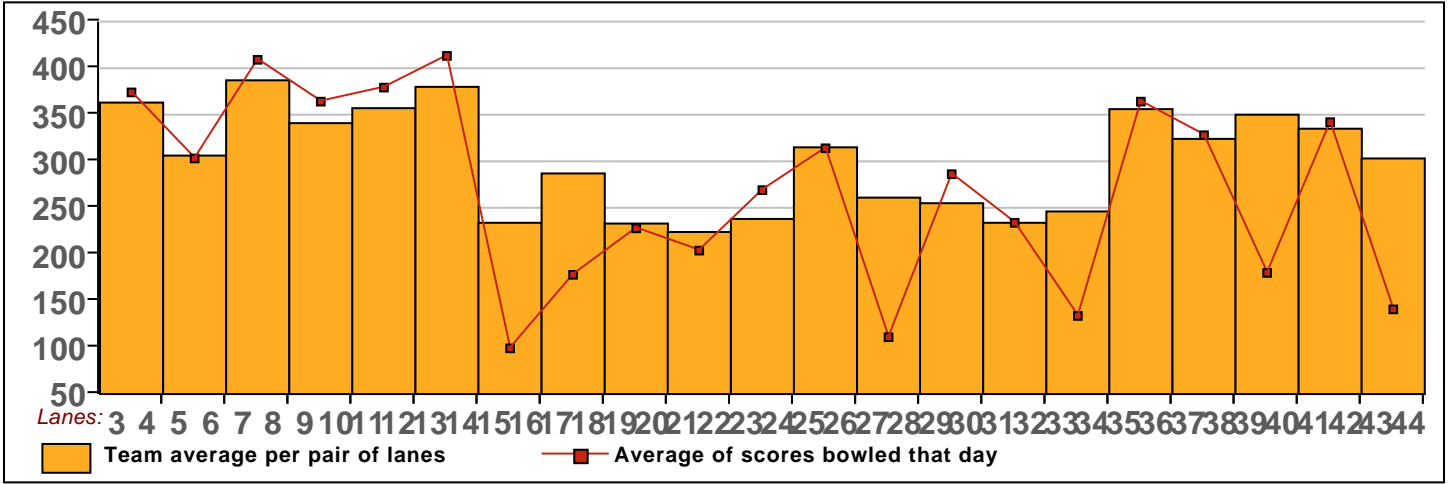

Team Average vs Avg of Scores