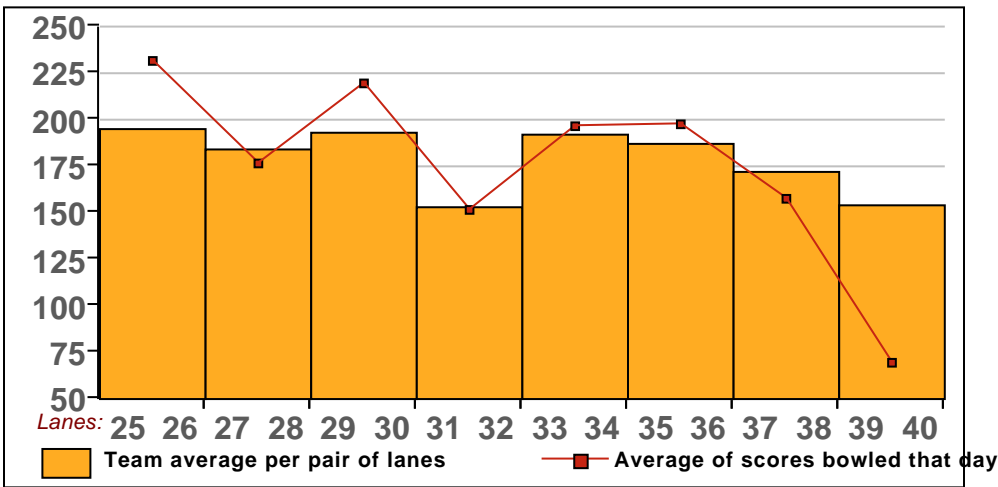

Team Average vs Avg of Scores