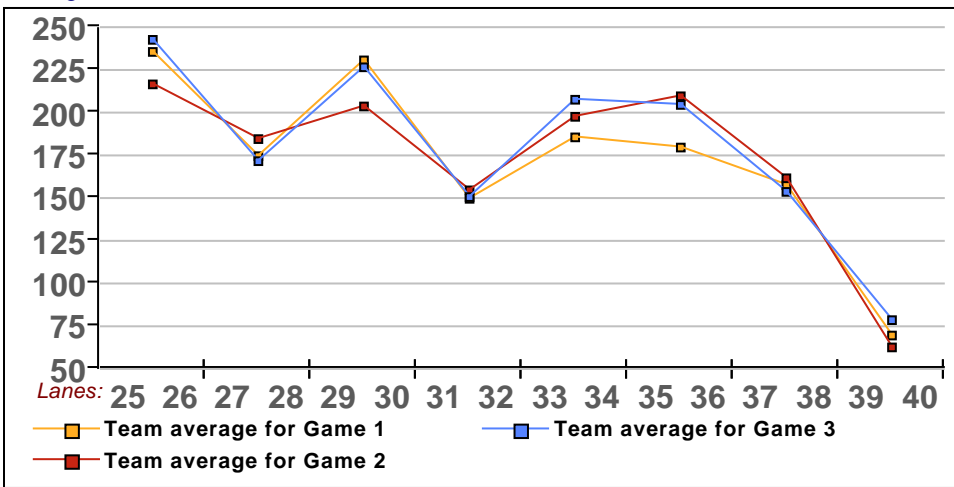

Average of Scores for Each Game