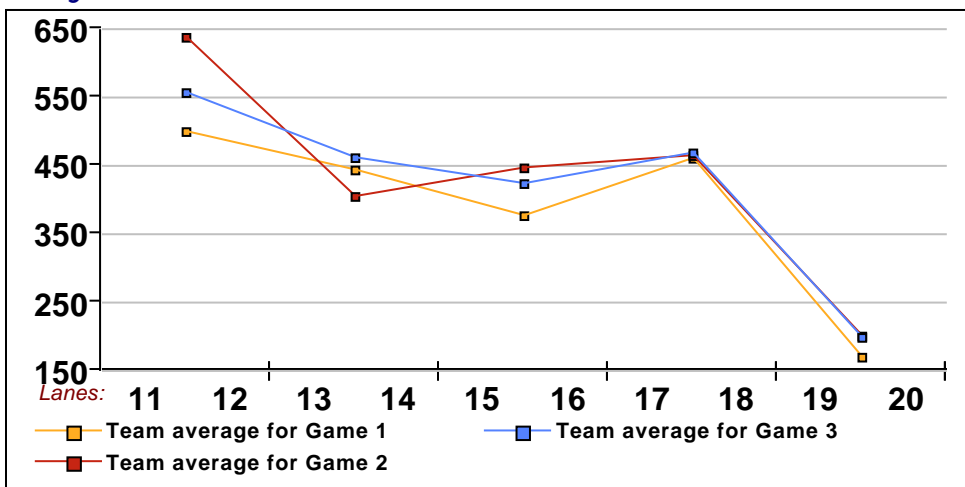

Average of Scores for Each Game