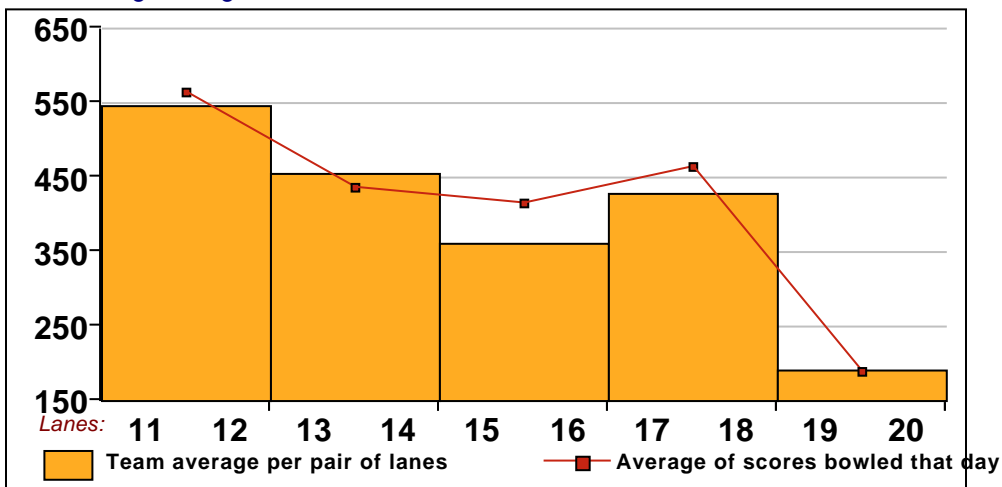

Team Average vs Avg of Scores