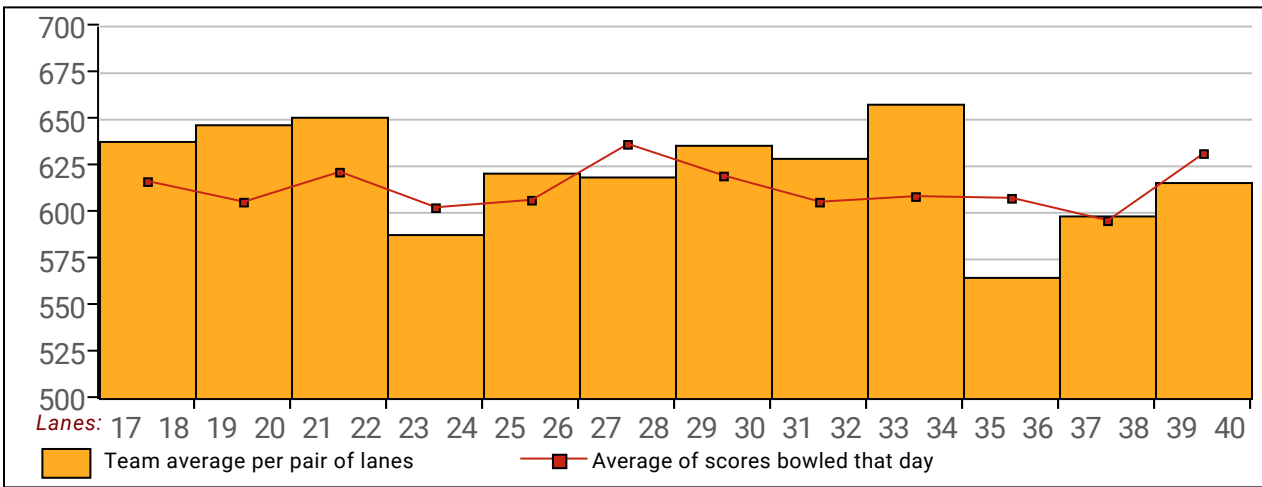

Team Average vs Avg of Scores