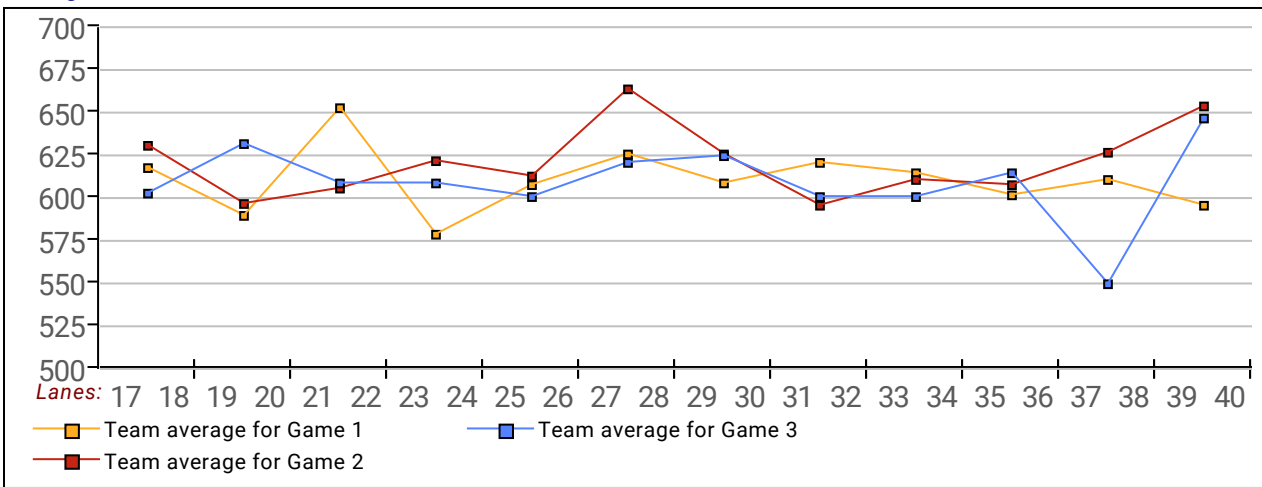

Average of Scores for Each Game