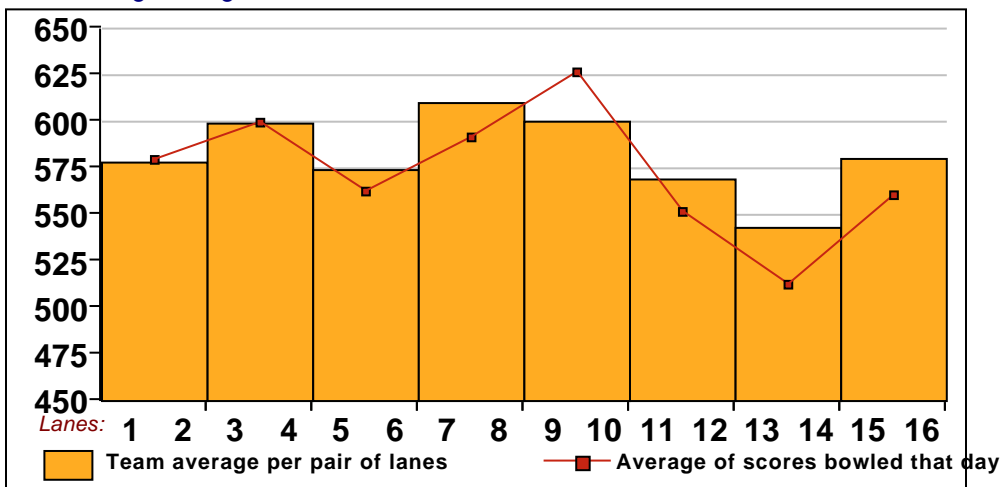

Team Average vs Avg of Scores