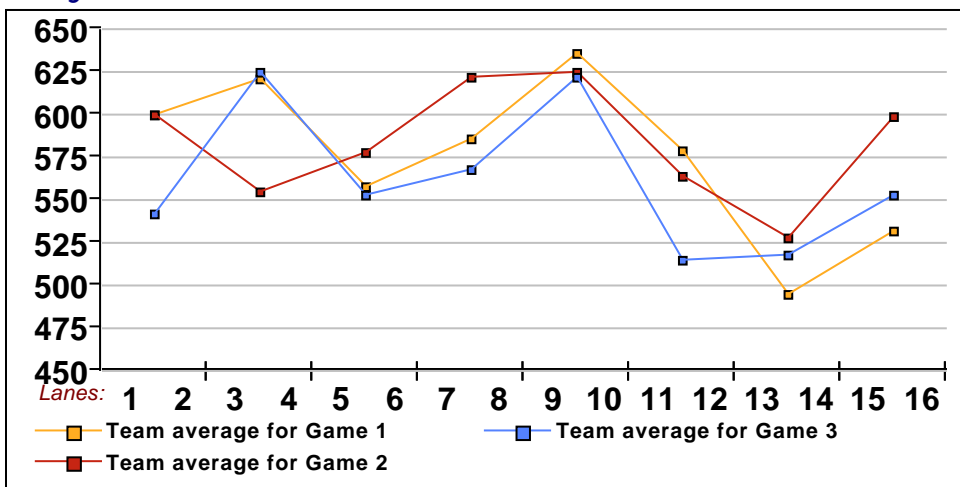

Average of Scores for Each Game