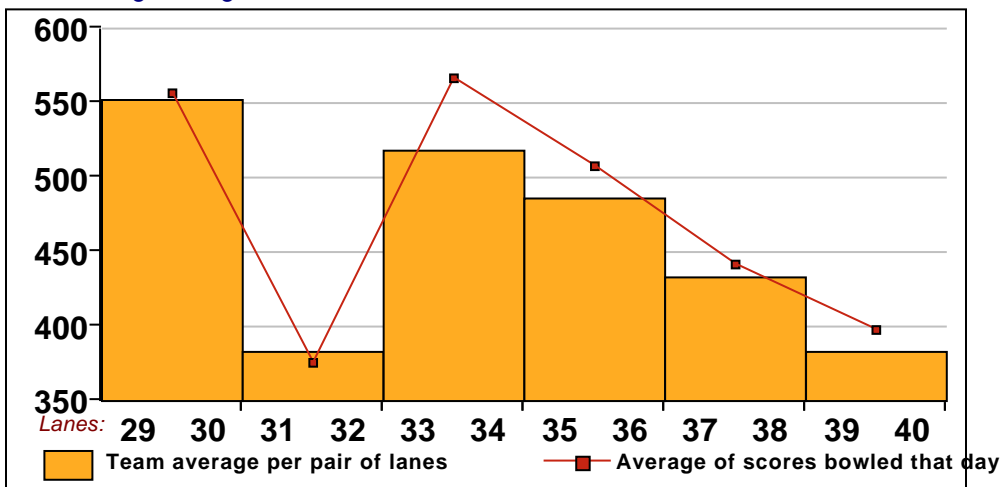

Team Average vs Avg of Scores