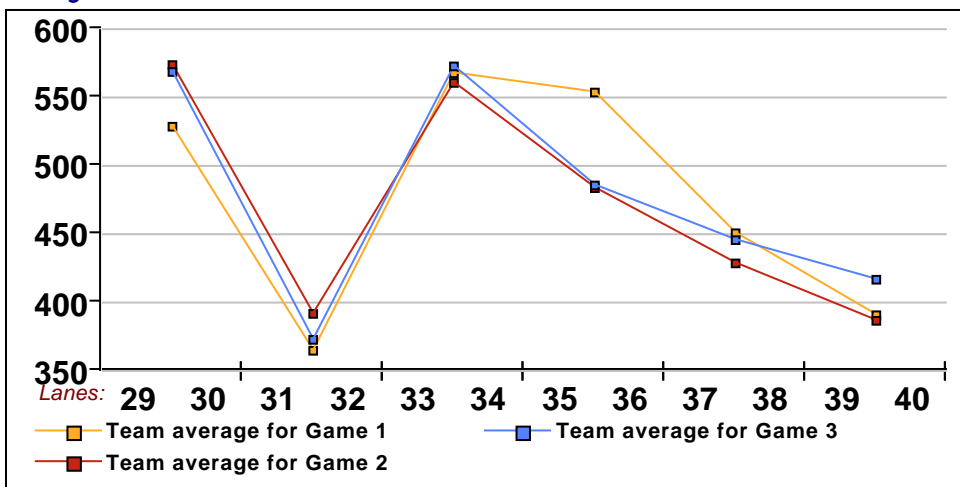

Average of Scores for Each Game