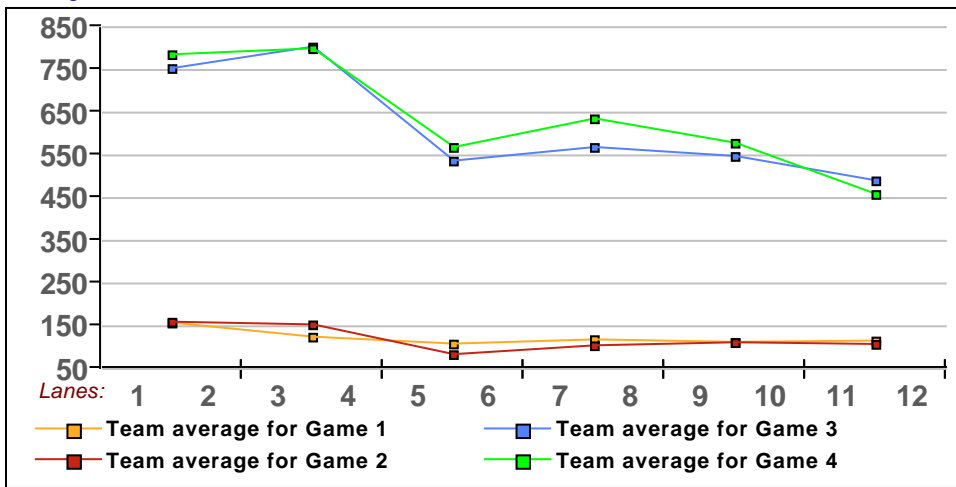

Average of Scores for Each Game