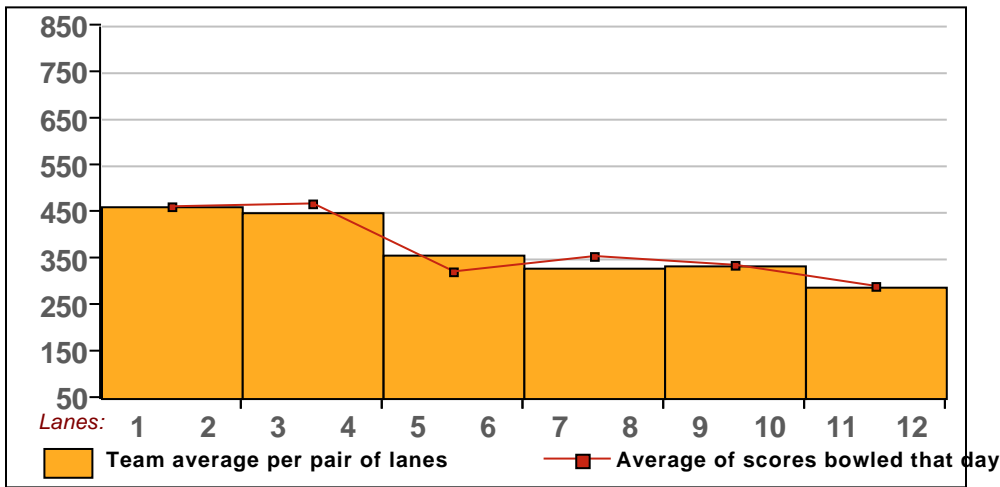

Team Average vs Avg of Scores