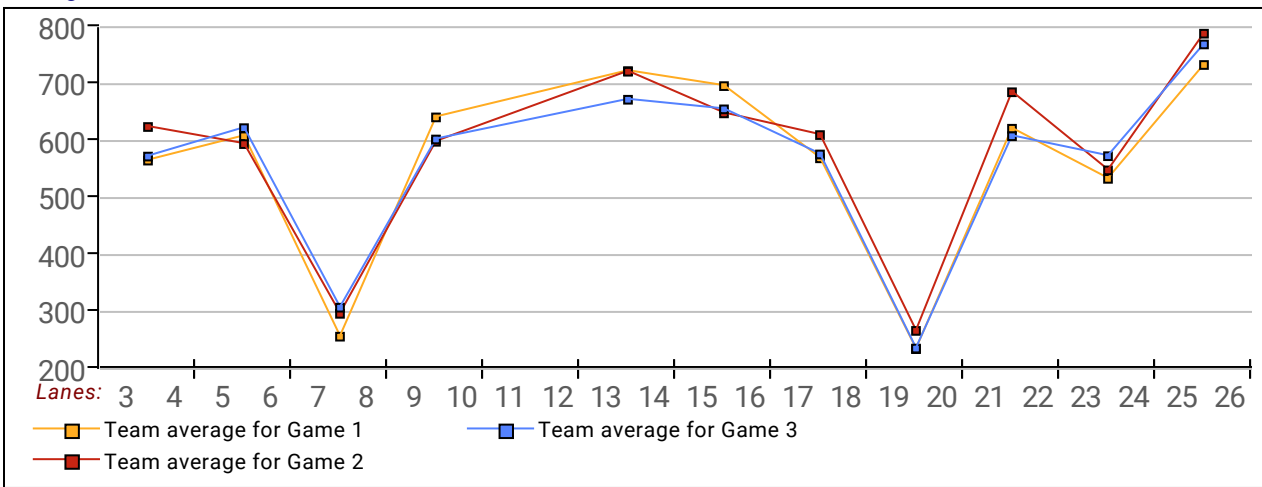

Average of Scores for Each Game