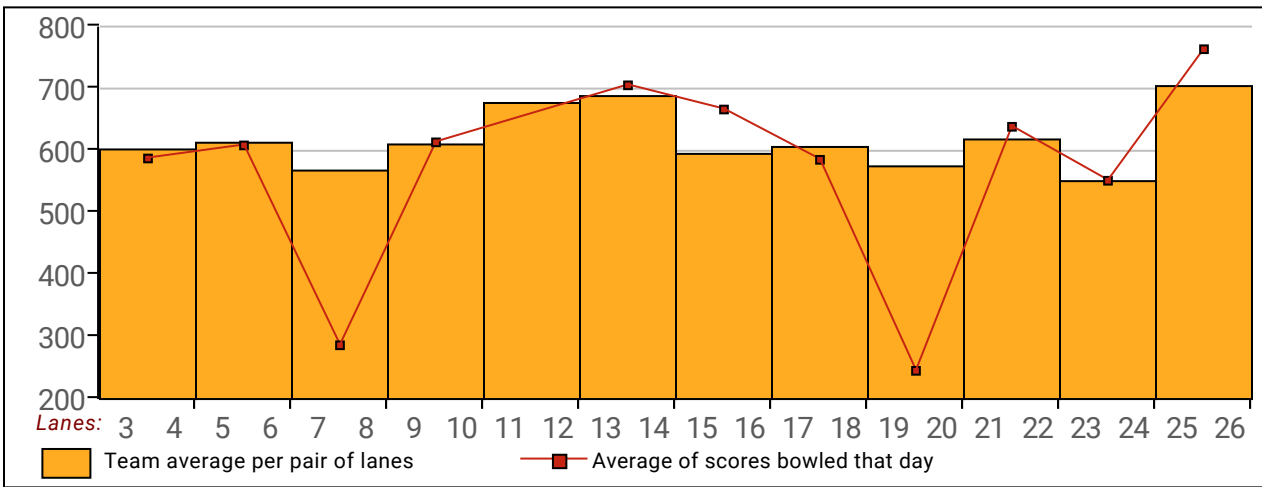

Team Average vs Avg of Scores