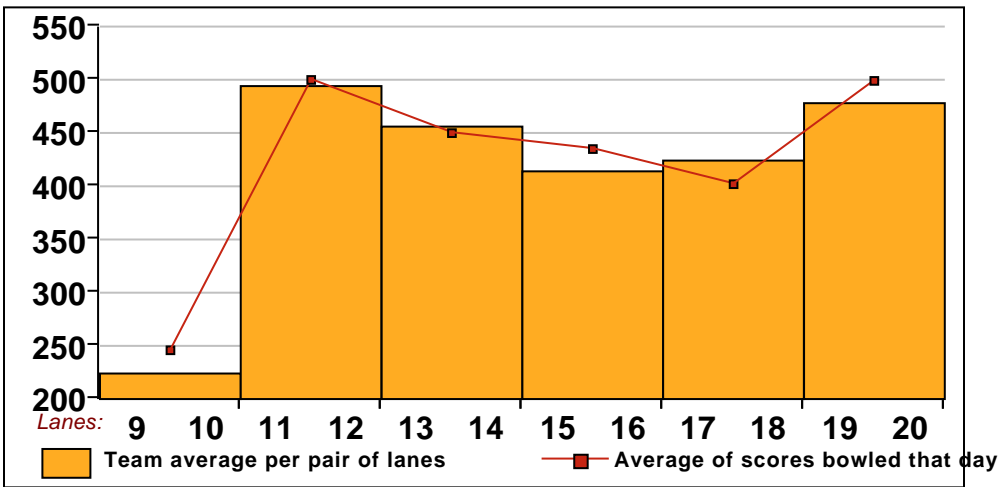

Team Average vs Avg of Scores