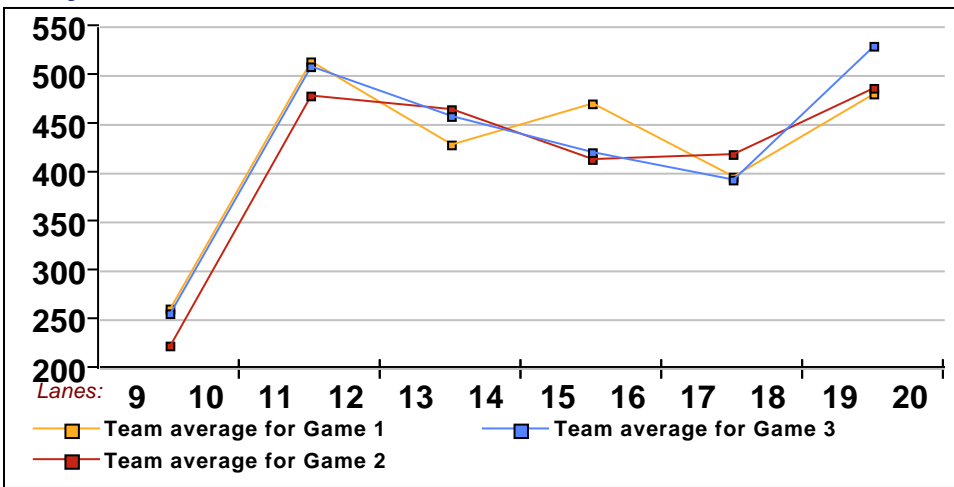

Average of Scores for Each Game