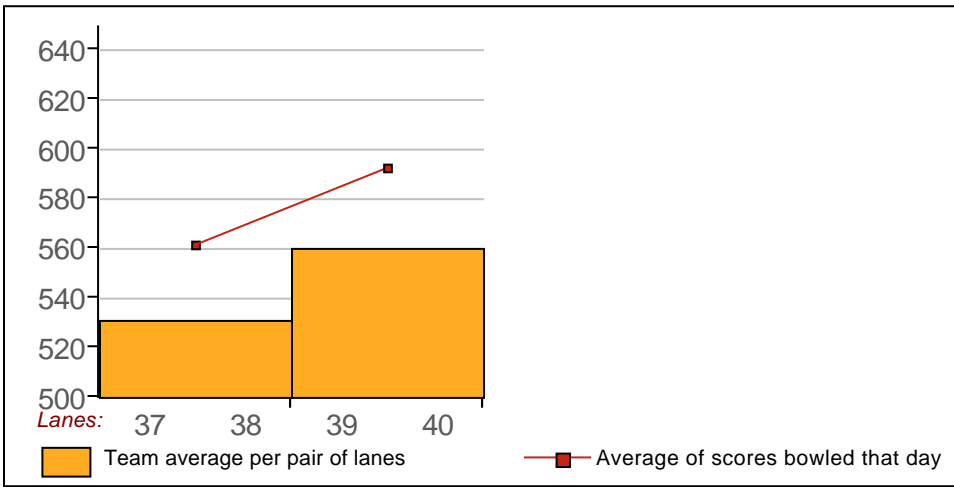

Team Average vs Avg of Scores