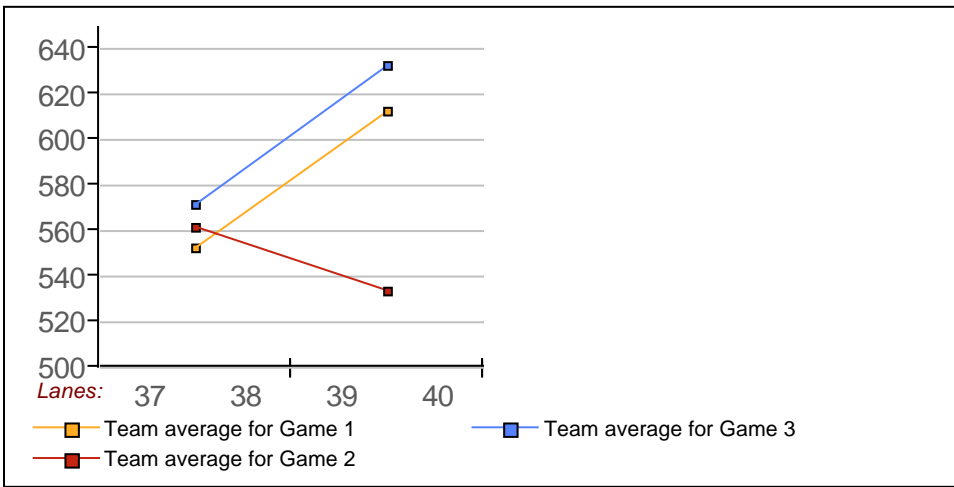

Average of Scores for Each Game