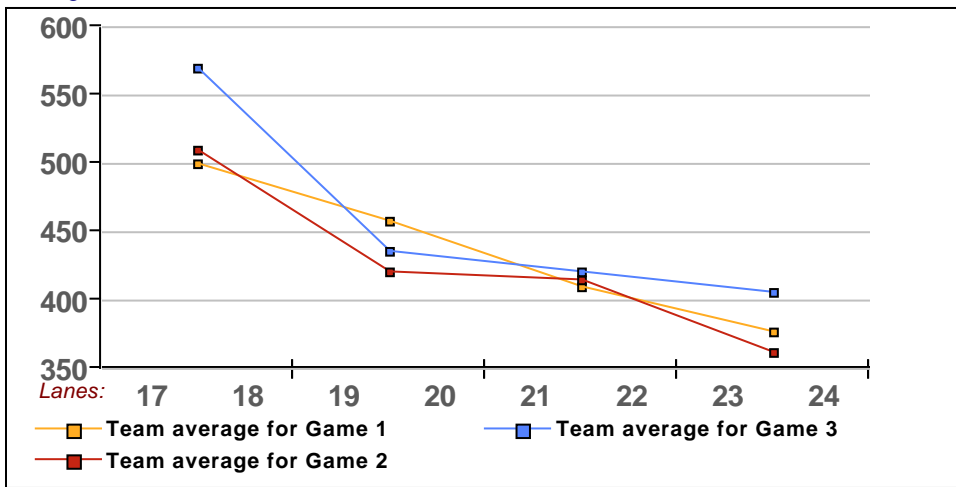

Average of Scores for Each Game