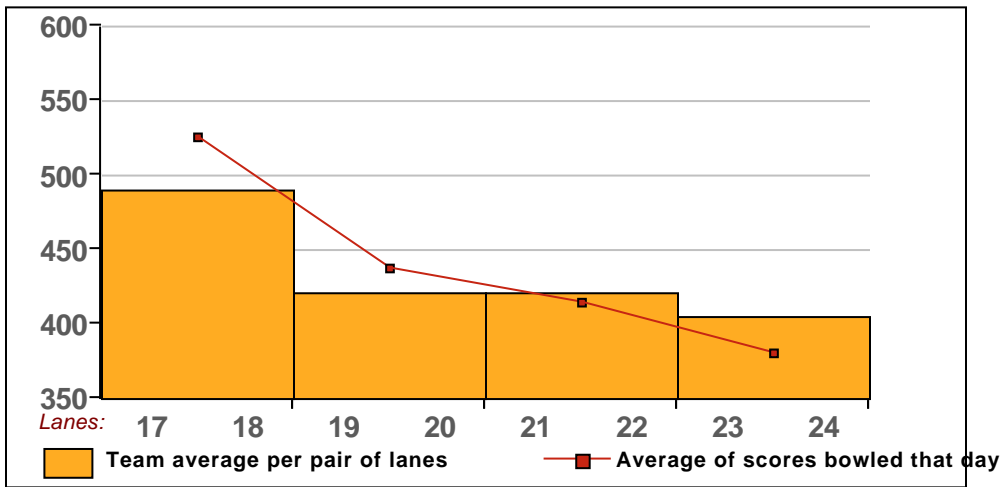

Team Average vs Avg of Scores