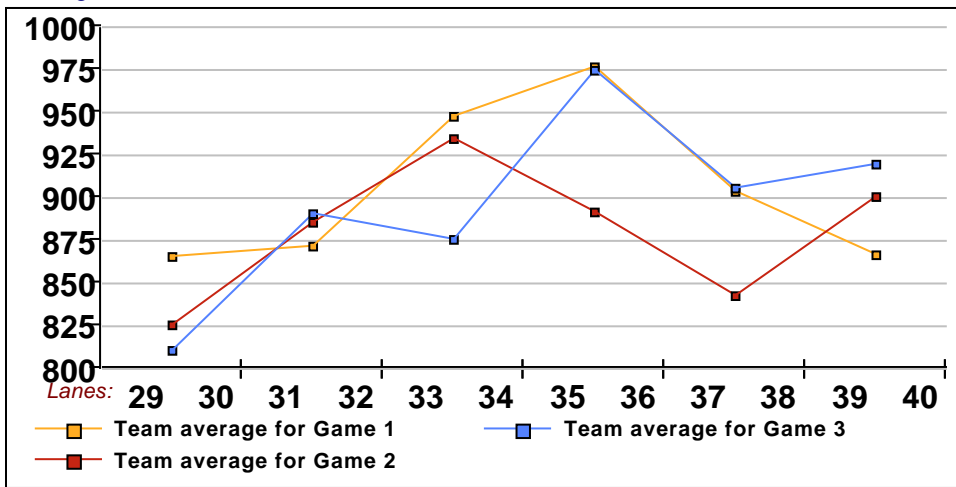

Average of Scores for Each Game