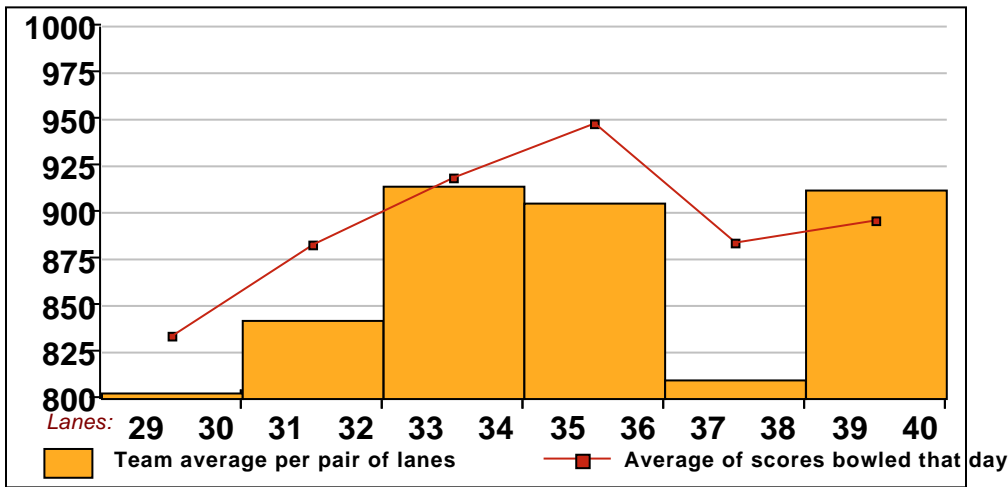

Team Average vs Avg of Scores