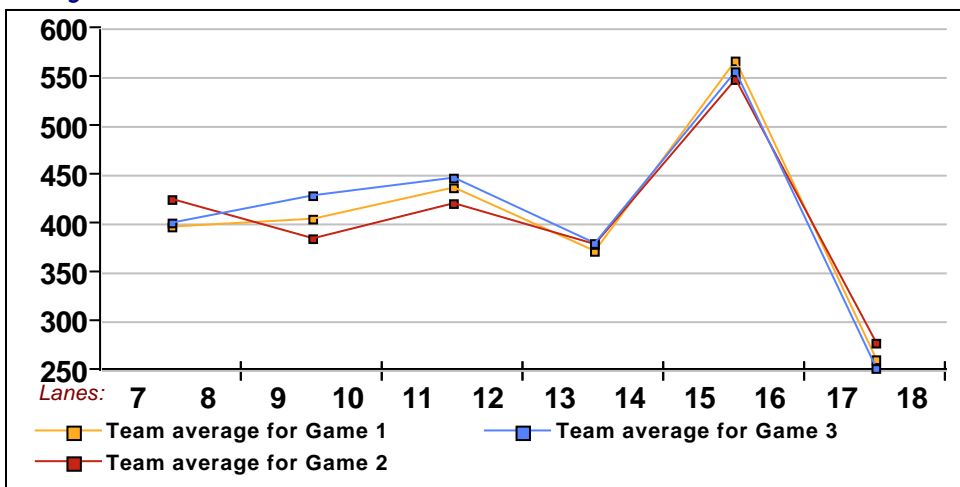

Average of Scores for Each Game