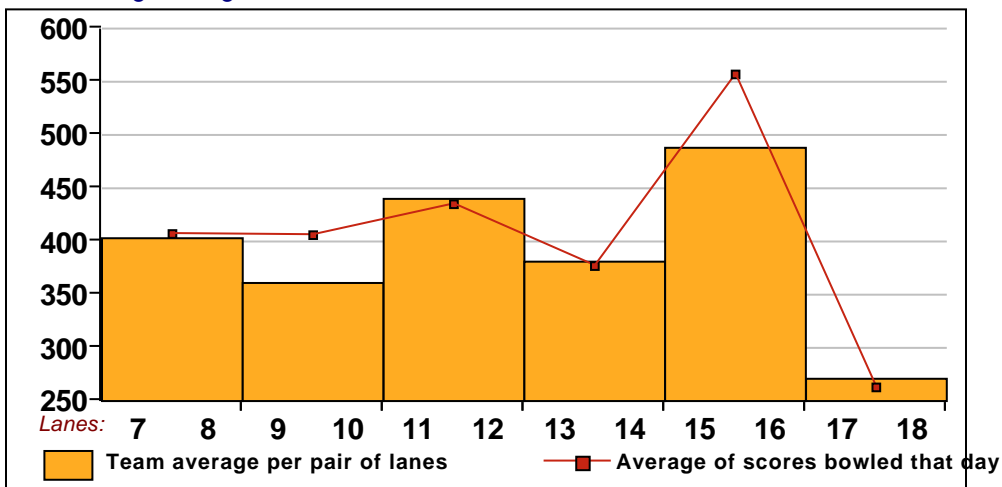

Team Average vs Avg of Scores