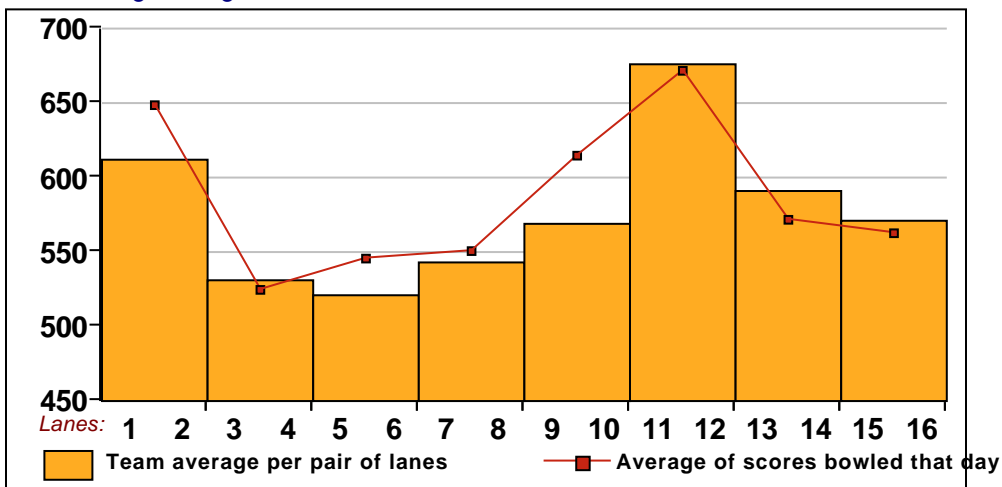

Team Average vs Avg of Scores