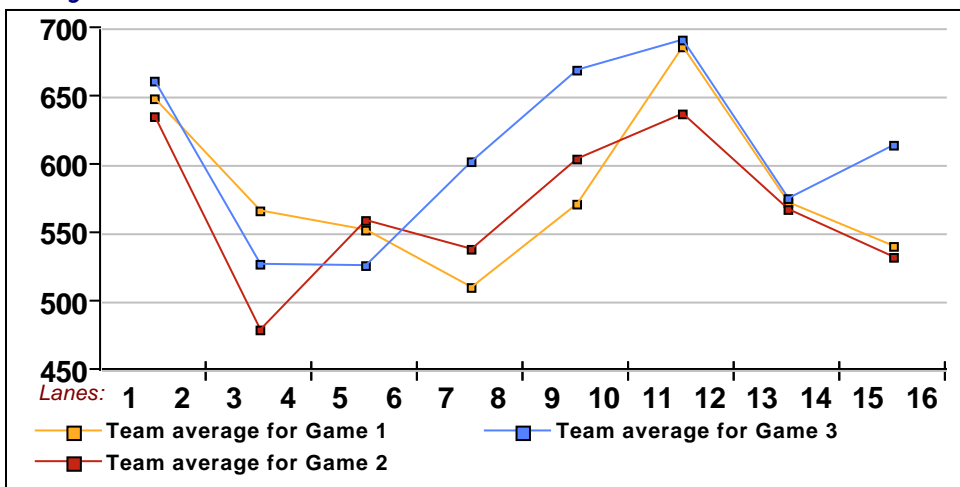

Average of Scores for Each Game