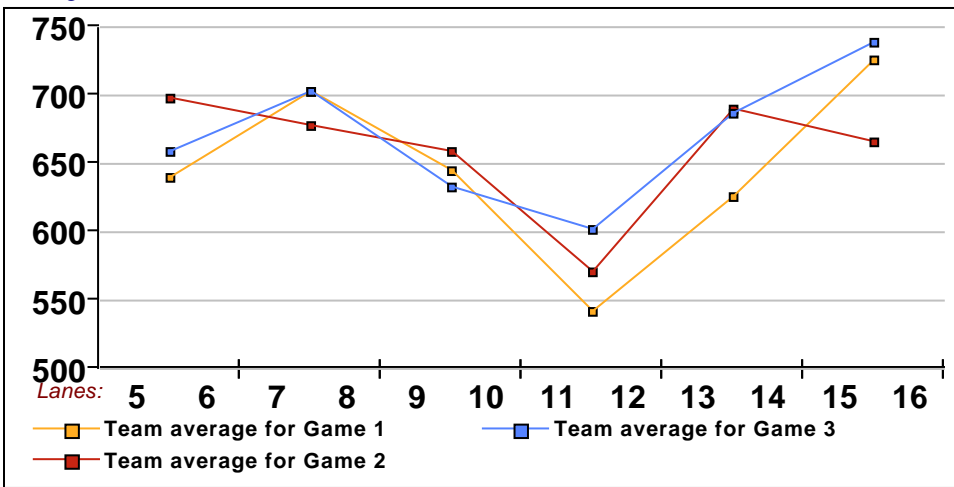

Average of Scores for Each Game