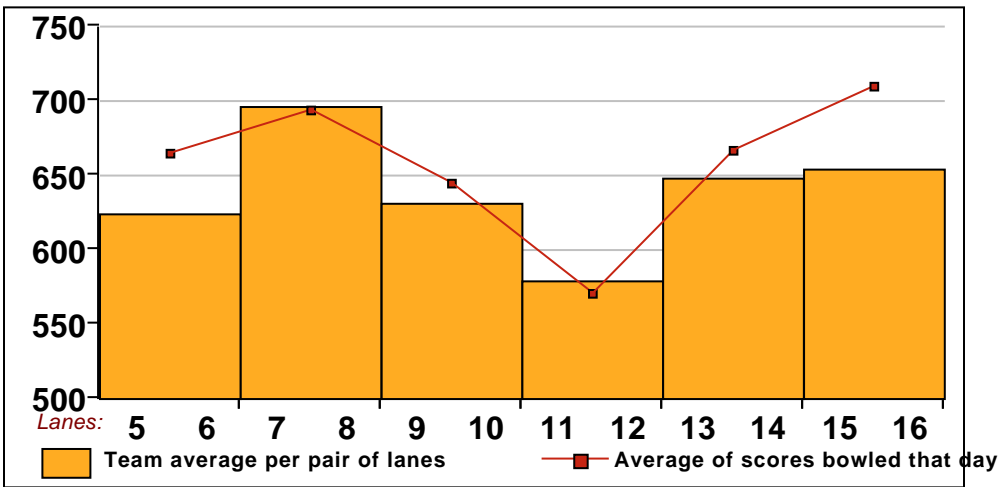

Team Average vs Avg of Scores