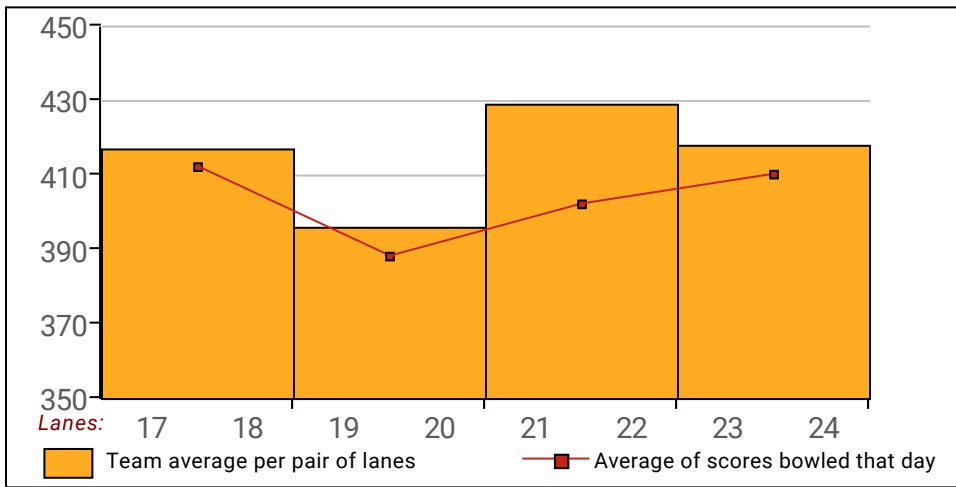

Team Average vs Avg of Scores