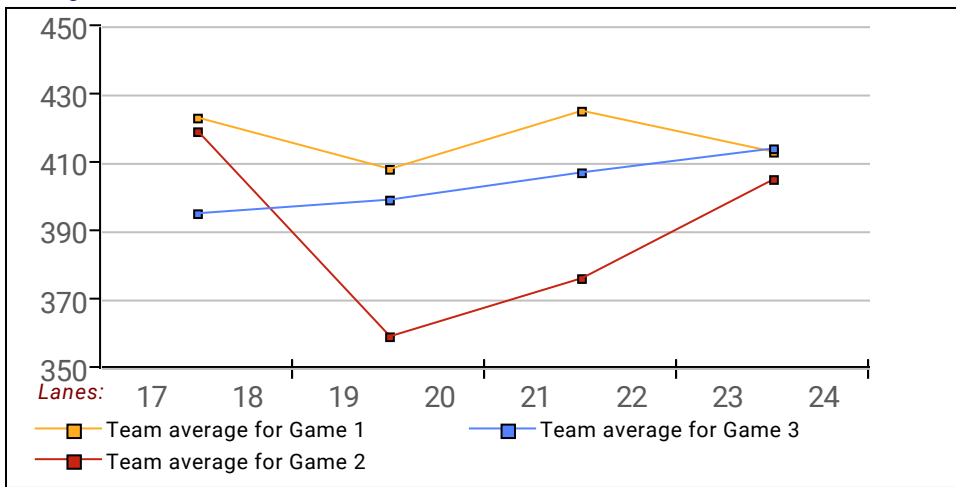

Average of Scores for Each Game