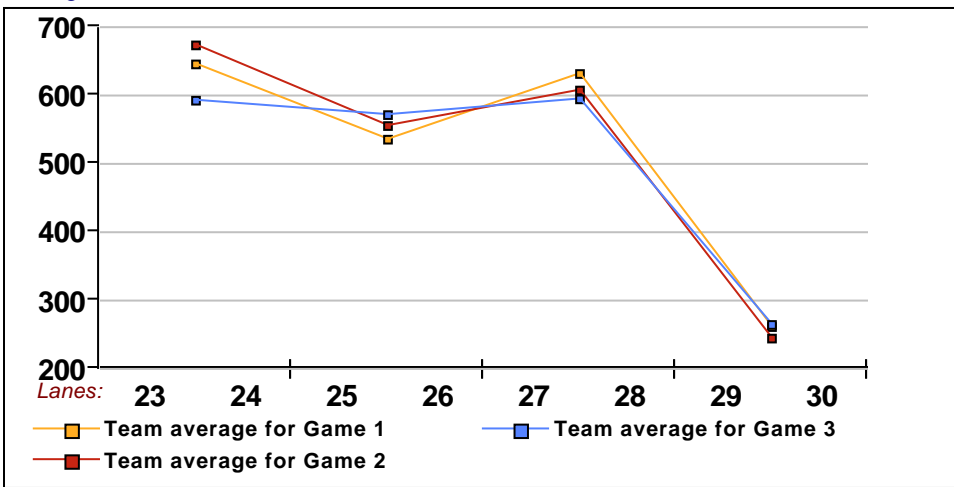

Average of Scores for Each Game