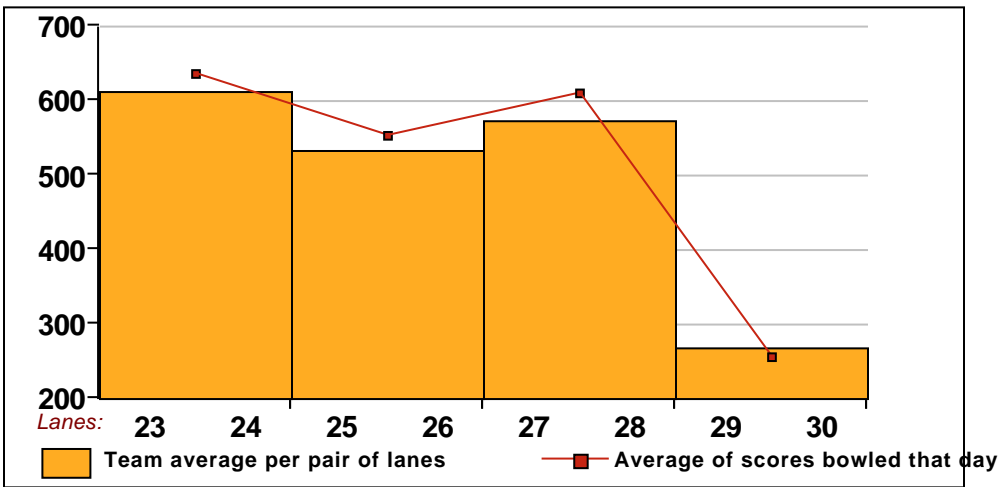

Team Average vs Avg of Scores