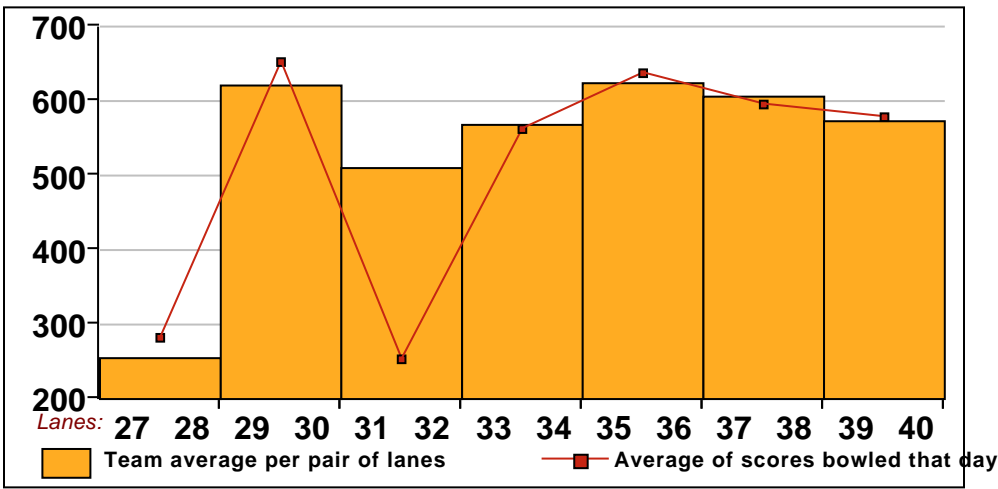

Team Average vs Avg of Scores