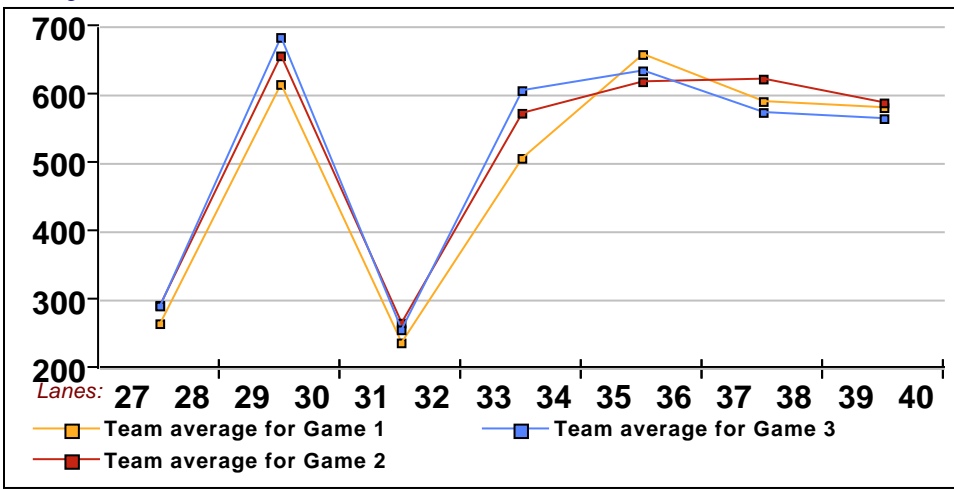

Average of Scores for Each Game