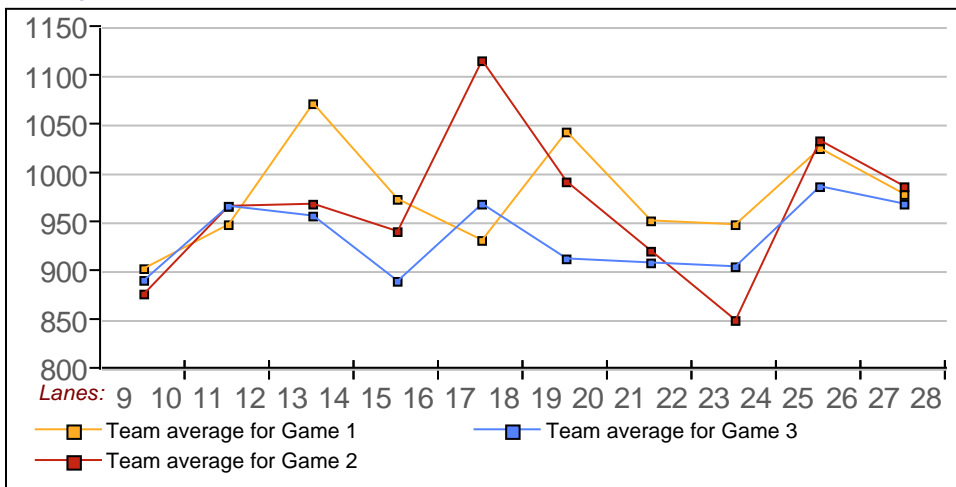

Average of Scores for Each Game