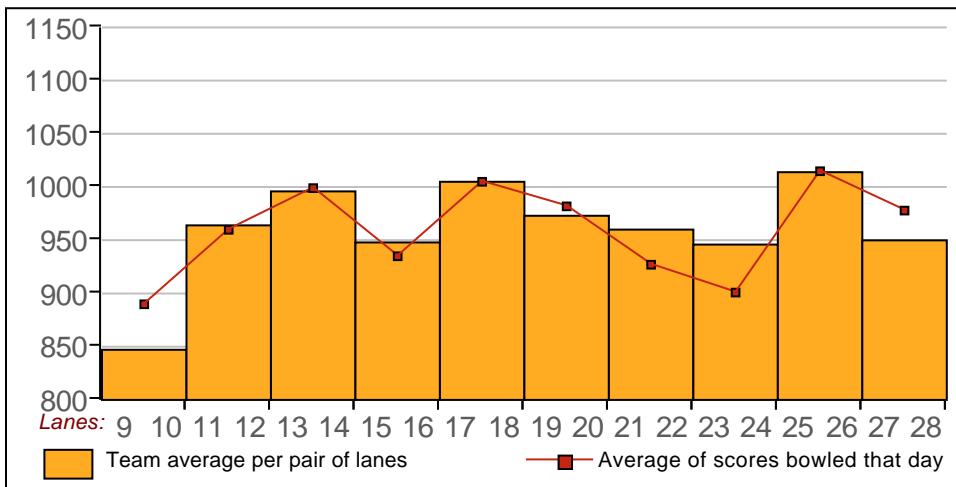

Team Average vs Avg of Scores