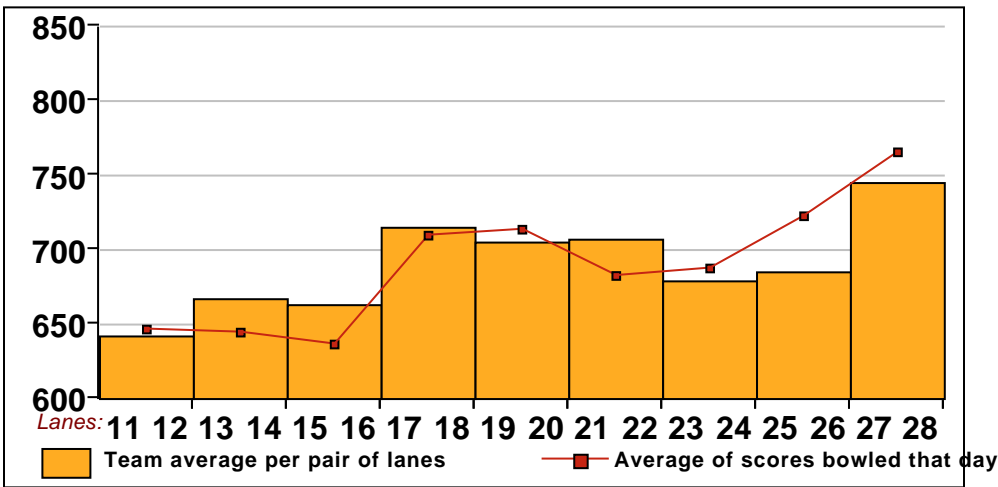

Team Average vs Avg of Scores