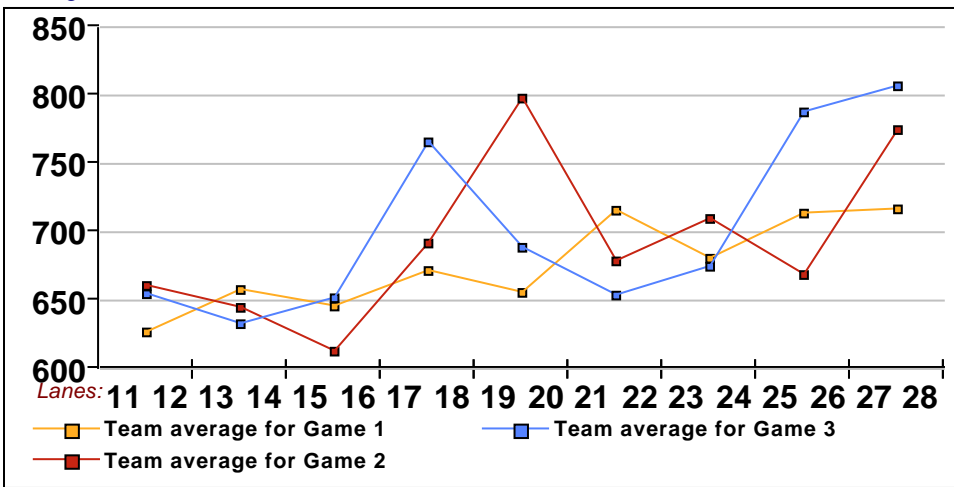

Average of Scores for Each Game