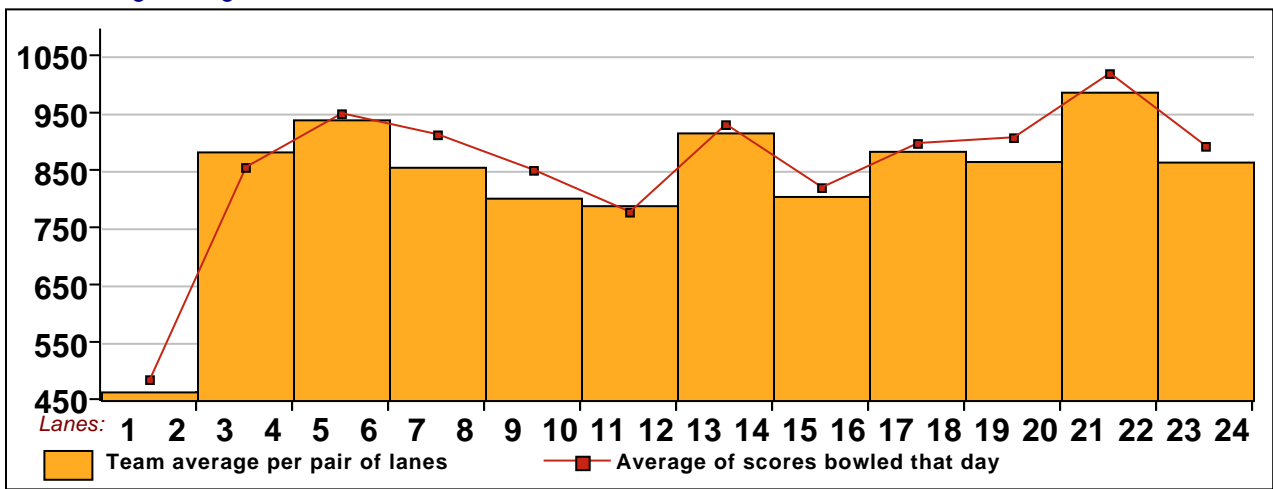

Team Average vs Avg of Scores