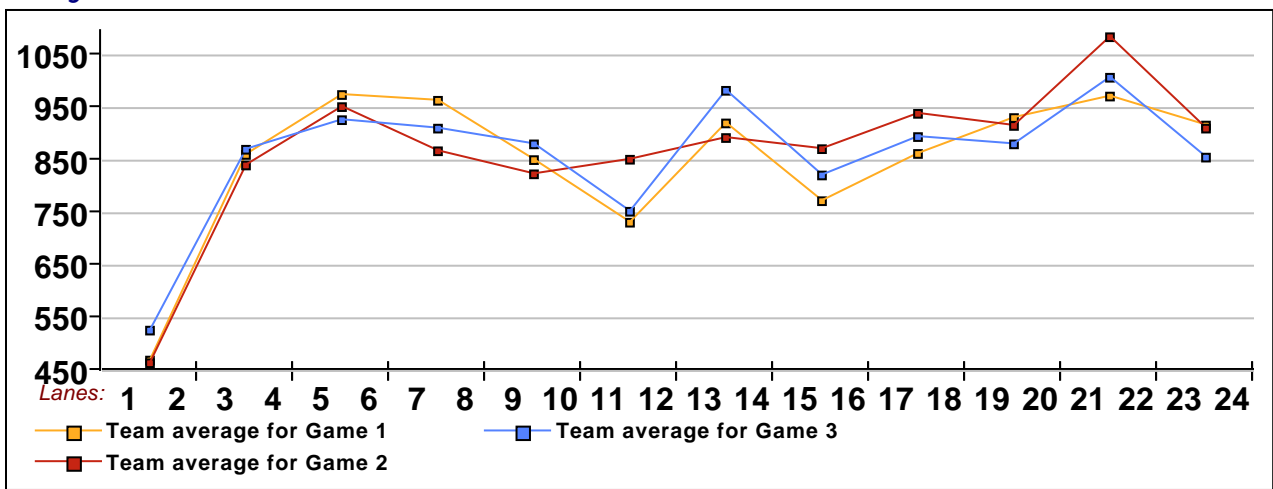

Average of Scores for Each Game