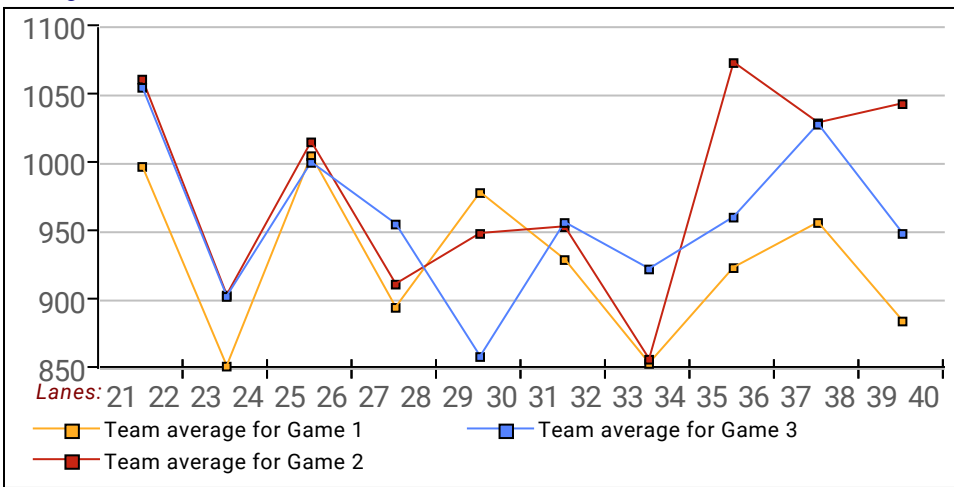

Average of Scores for Each Game