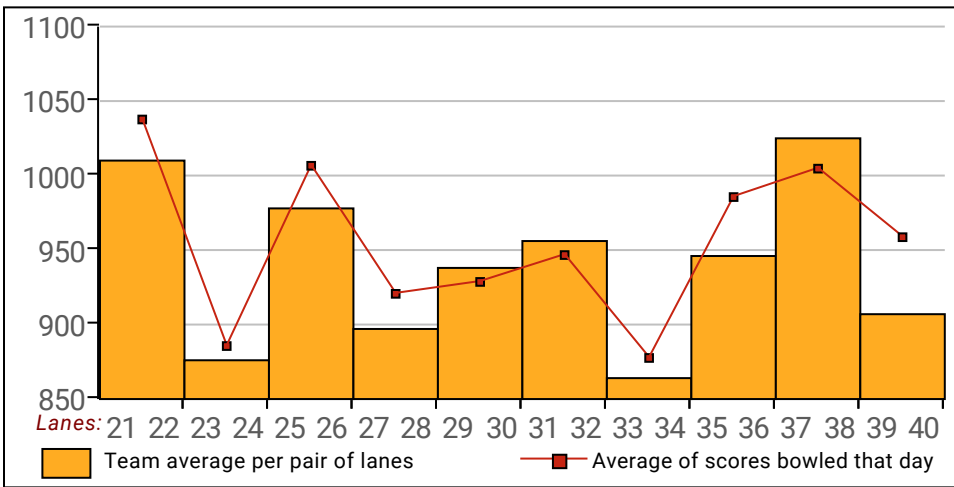

Team Average vs Avg of Scores