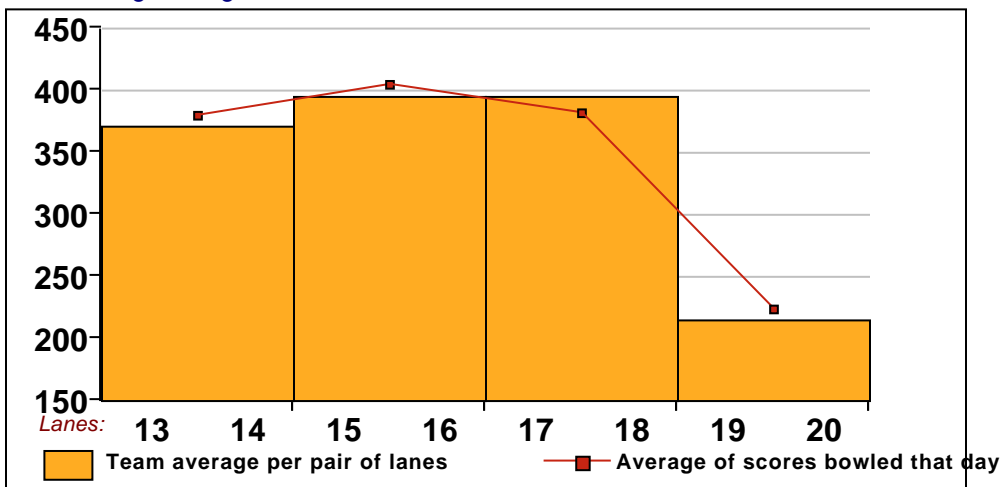

Team Average vs Avg of Scores