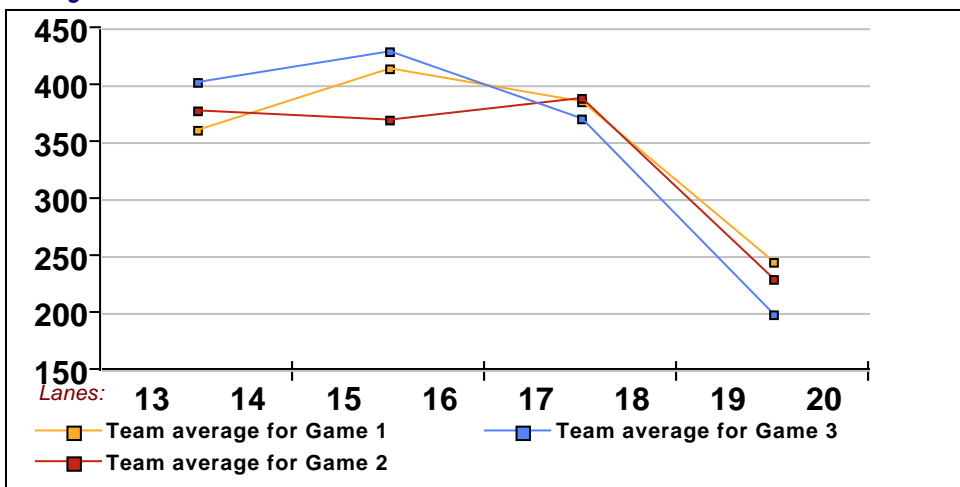

Average of Scores for Each Game