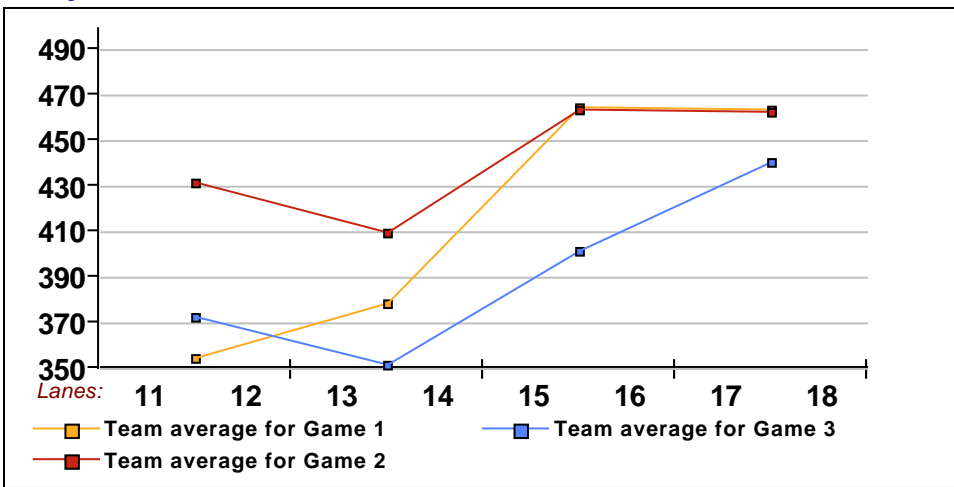

Average of Scores for Each Game