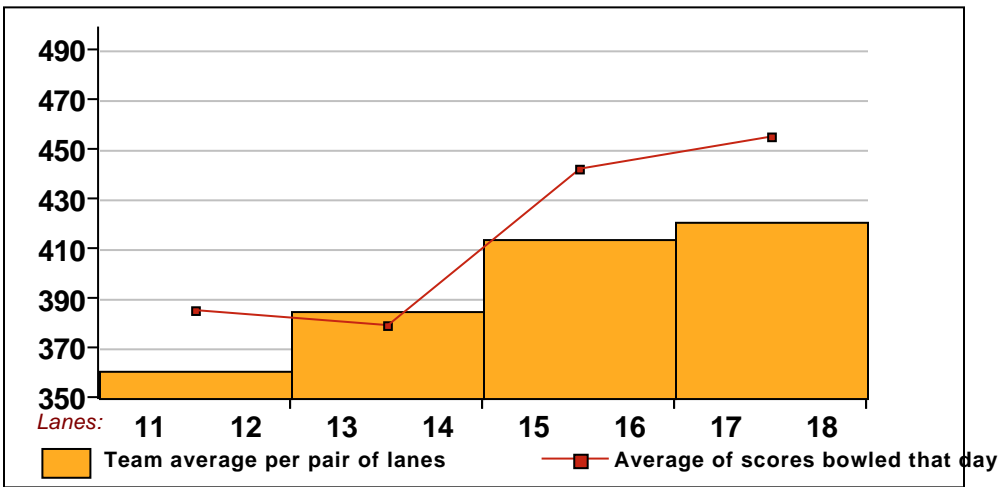

Team Average vs Avg of Scores