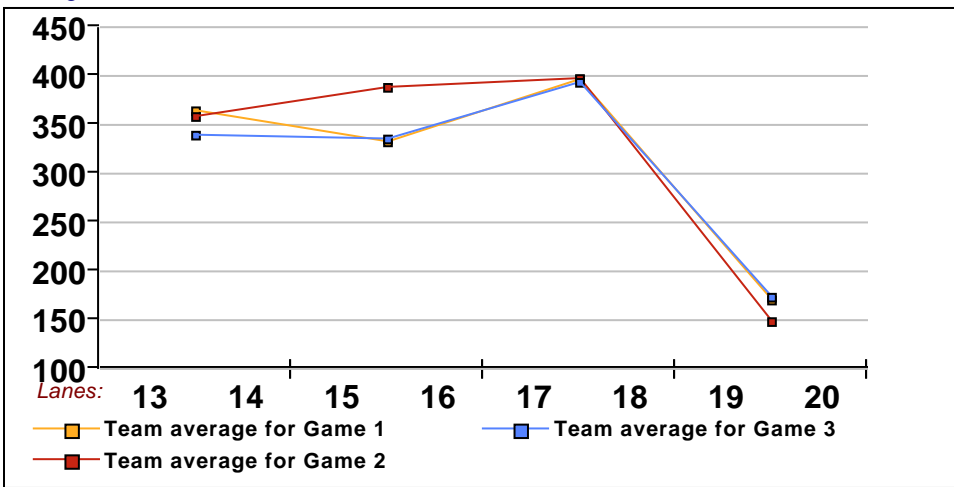

Average of Scores for Each Game