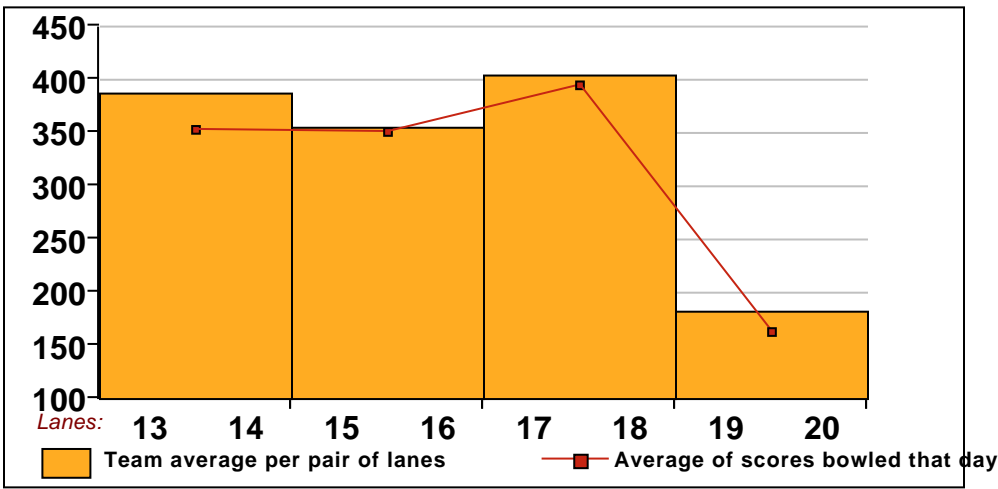

Team Average vs Avg of Scores