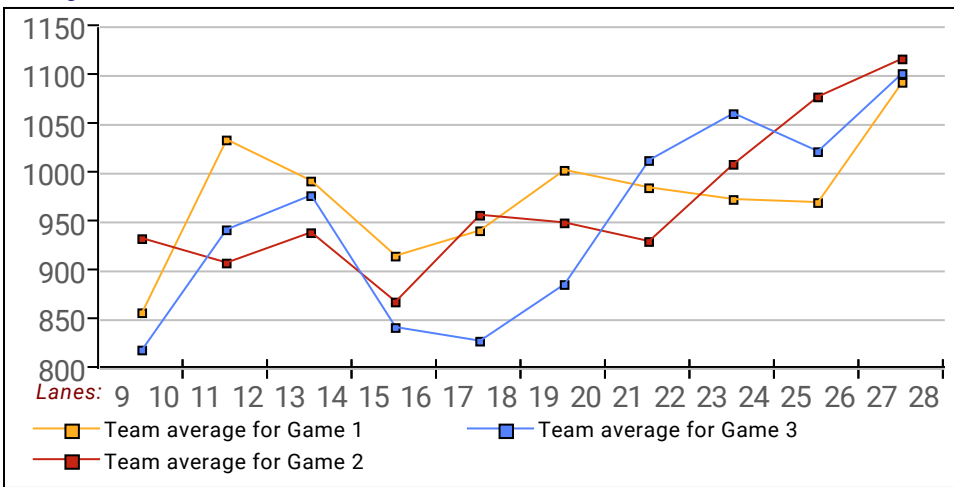

Average of Scores for Each Game