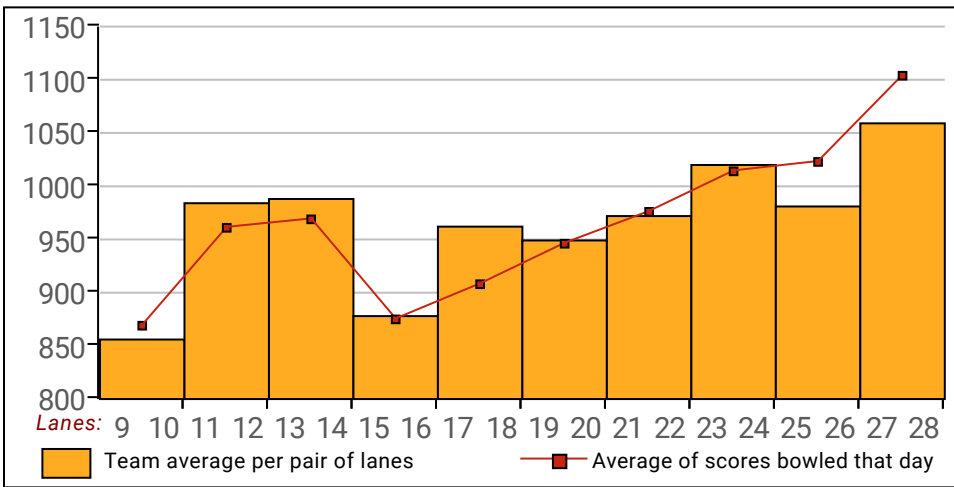

Team Average vs Avg of Scores