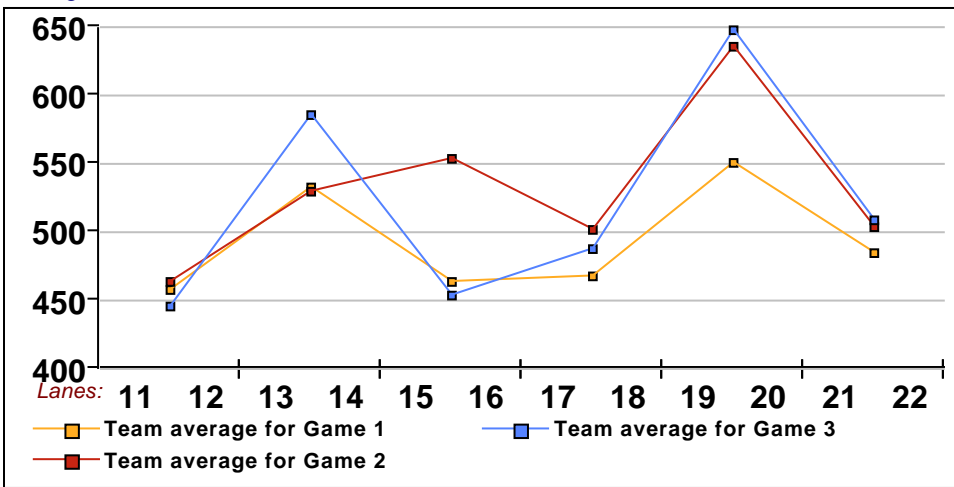

Average of Scores for Each Game