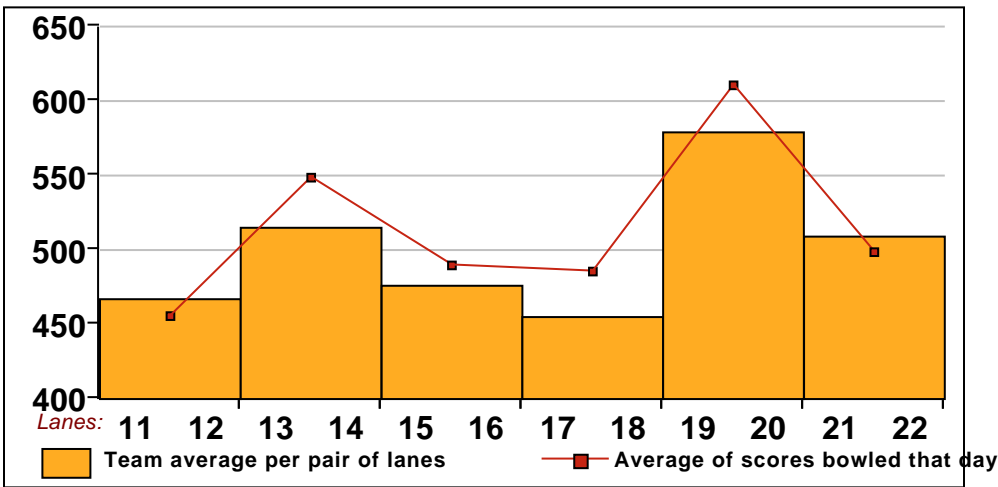

Team Average vs Avg of Scores