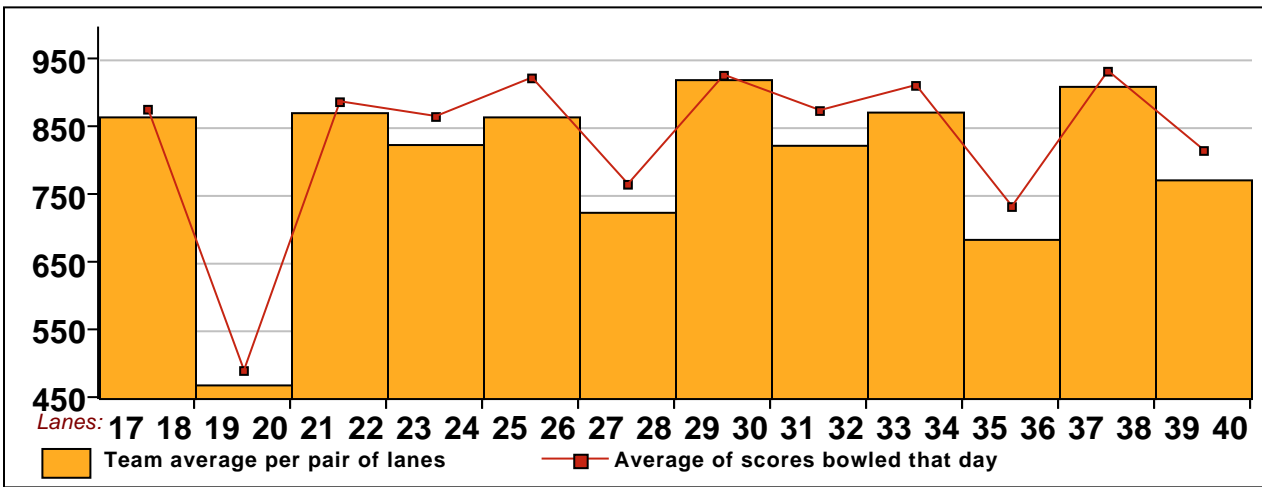

Team Average vs Avg of Scores