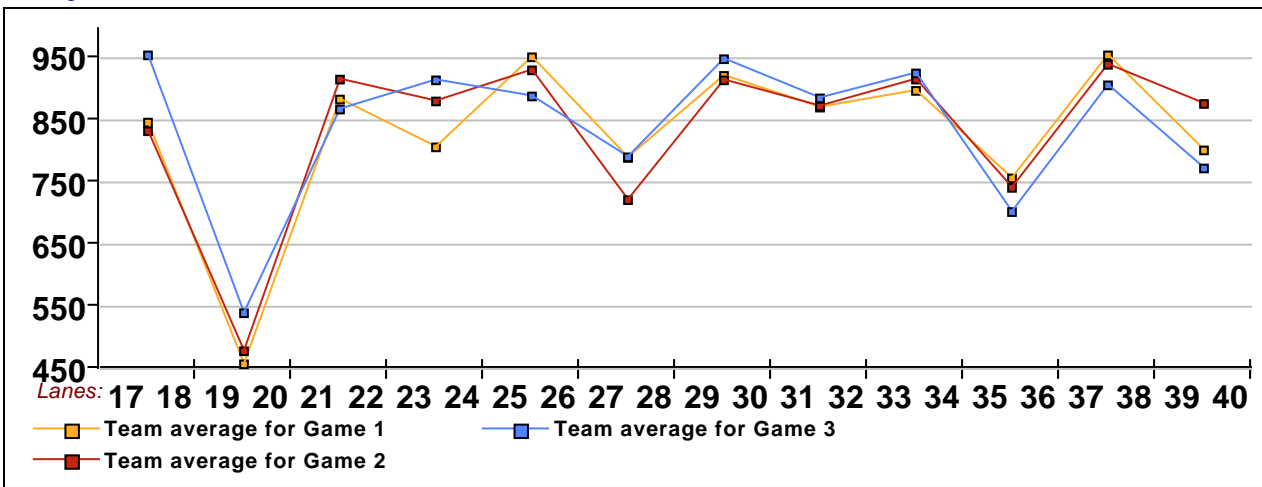

Average of Scores for Each Game