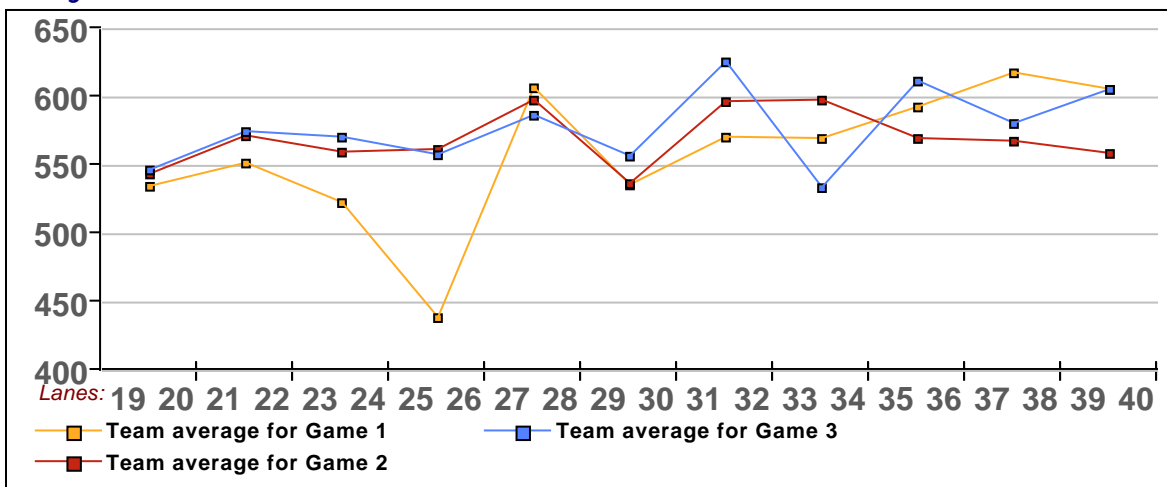

Average of Scores for Each Game