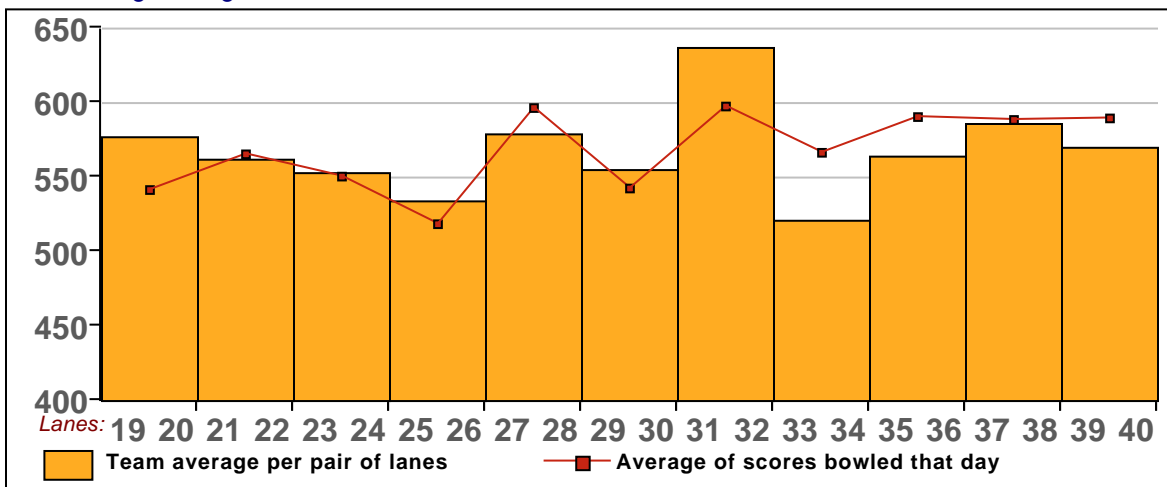

Team Average vs Avg of Scores