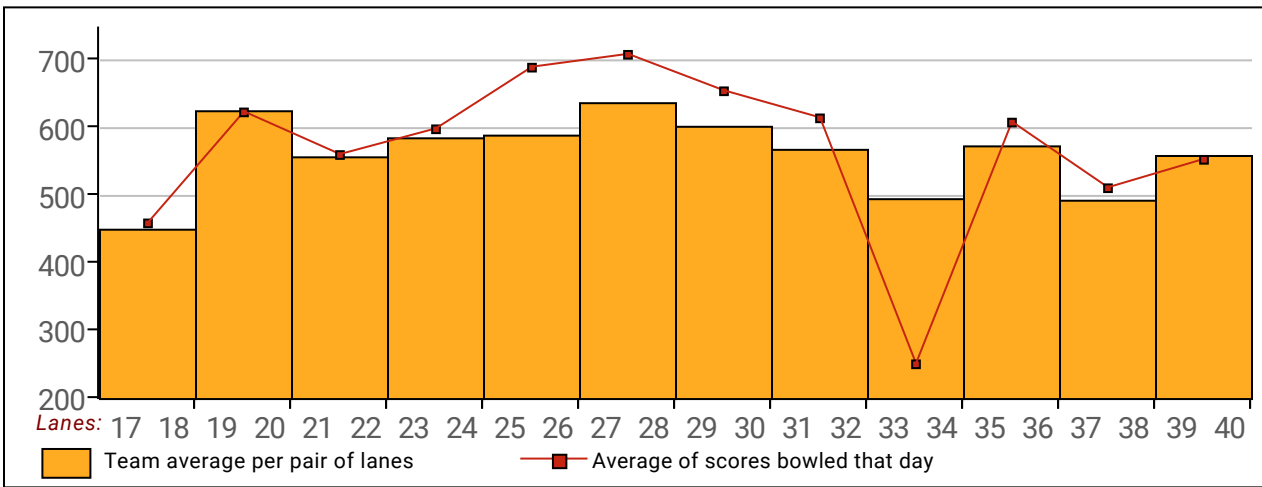

Team Average vs Avg of Scores