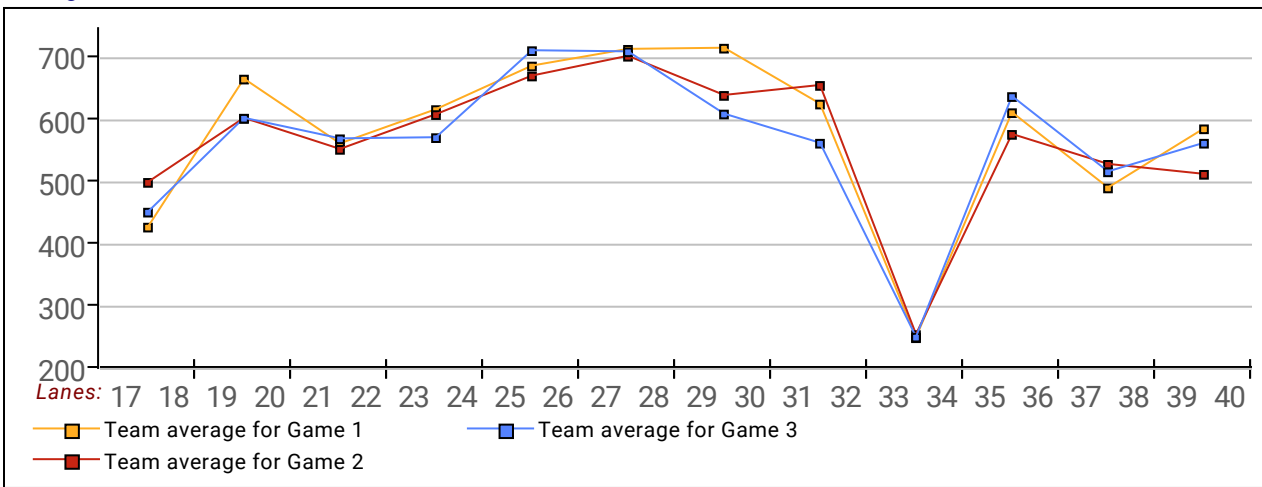

Average of Scores for Each Game