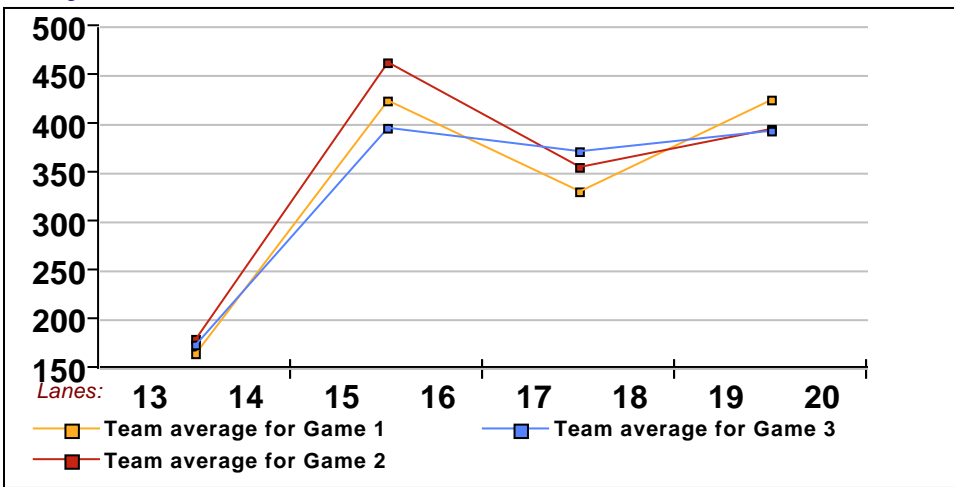

Average of Scores for Each Game