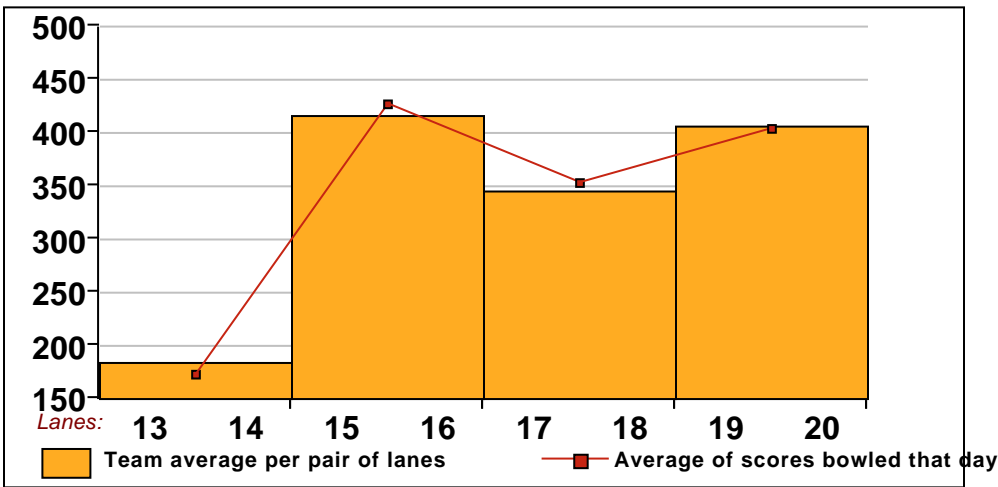

Team Average vs Avg of Scores