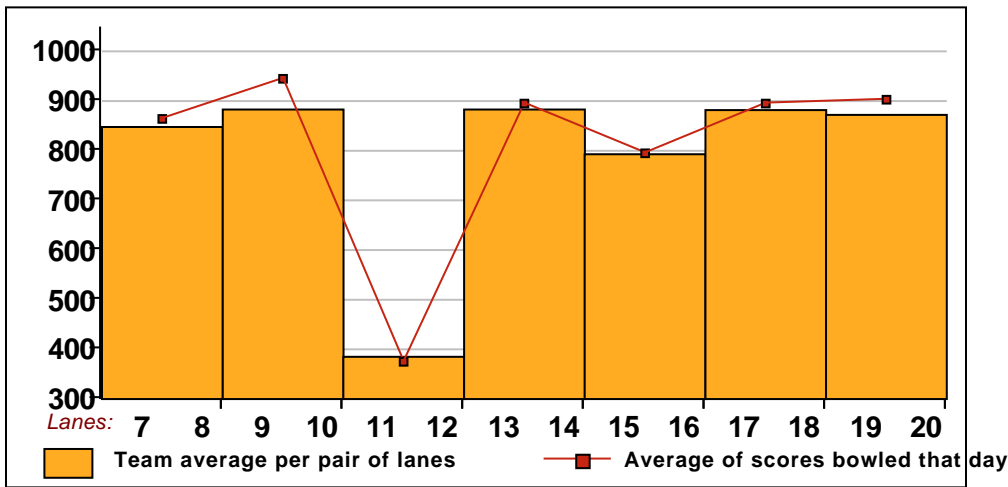

Team Average vs Avg of Scores