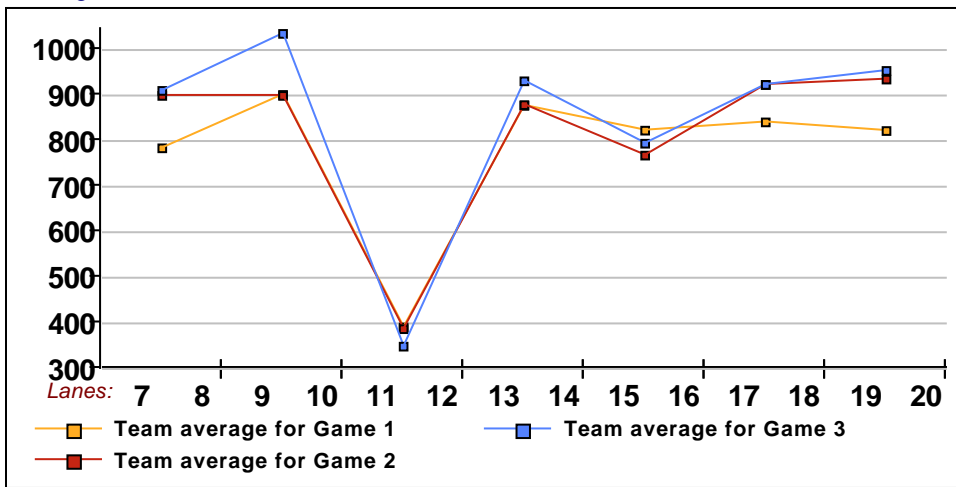

Average of Scores for Each Game