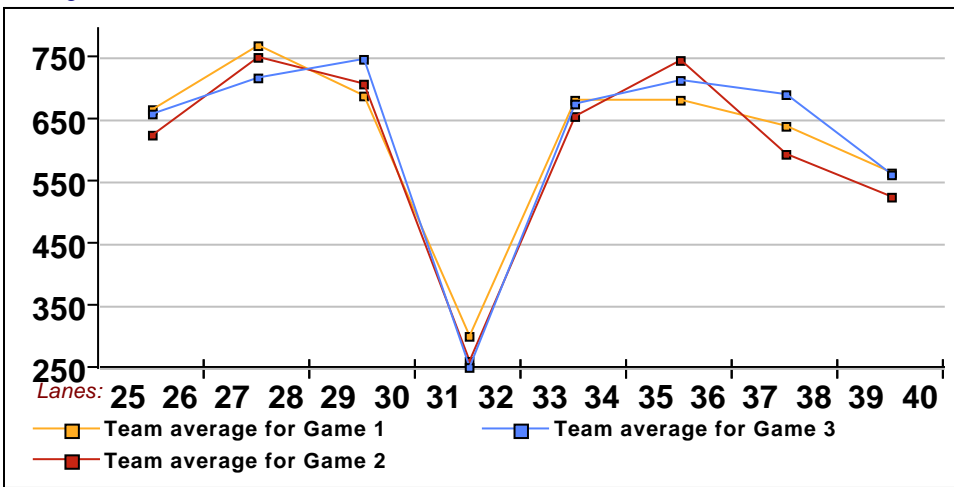

Average of Scores for Each Game