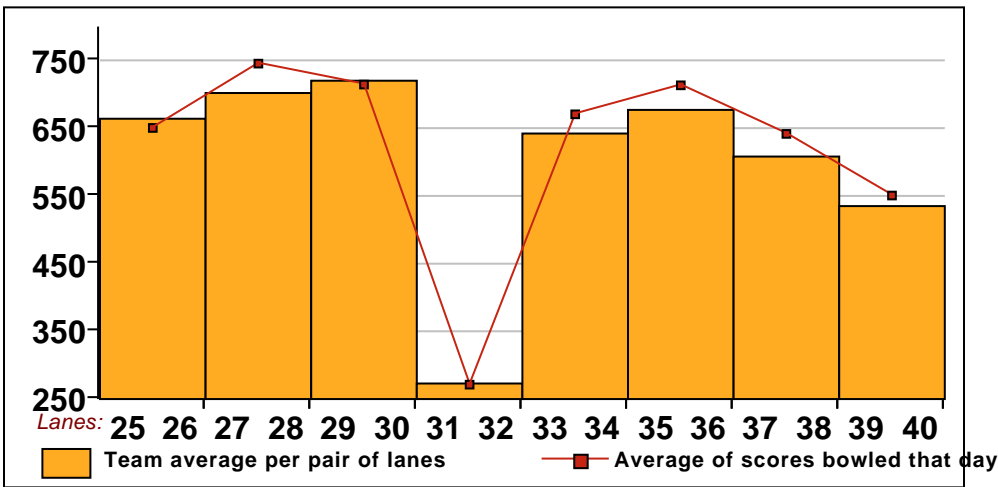

Team Average vs Avg of Scores