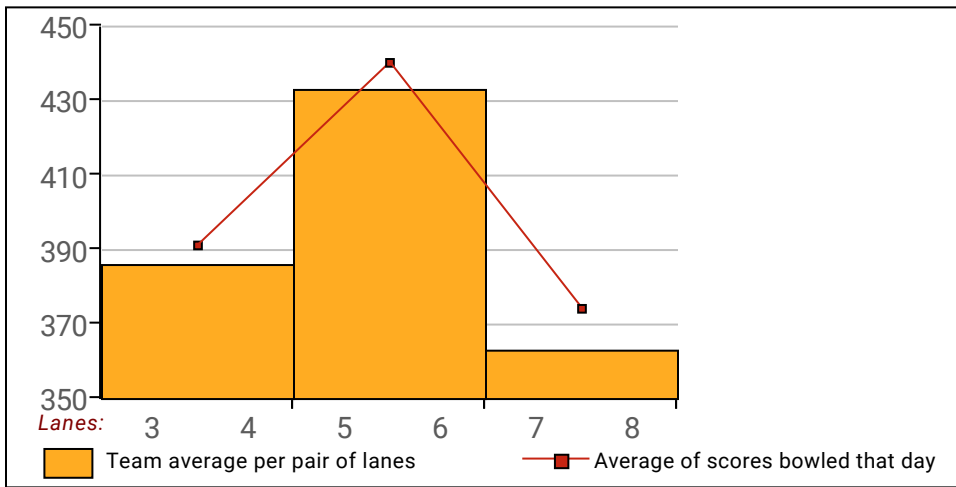

Team Average vs Avg of Scores