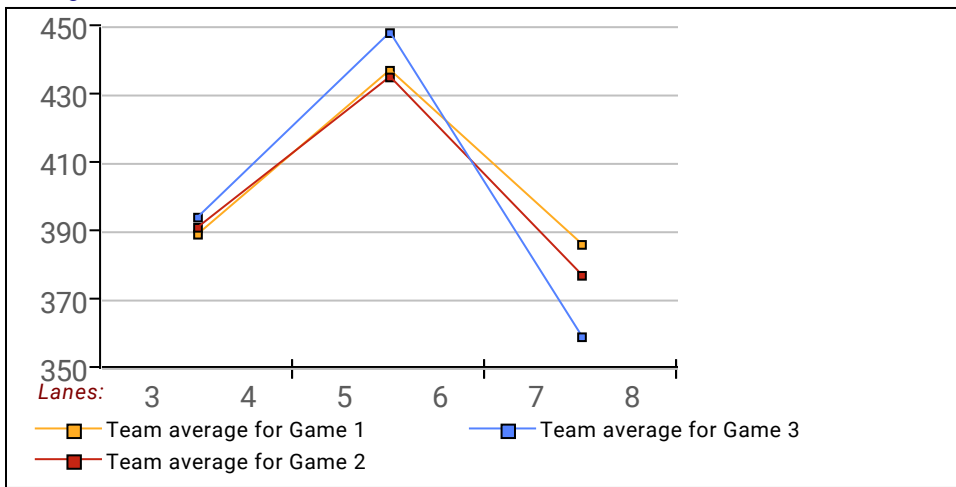

Average of Scores for Each Game