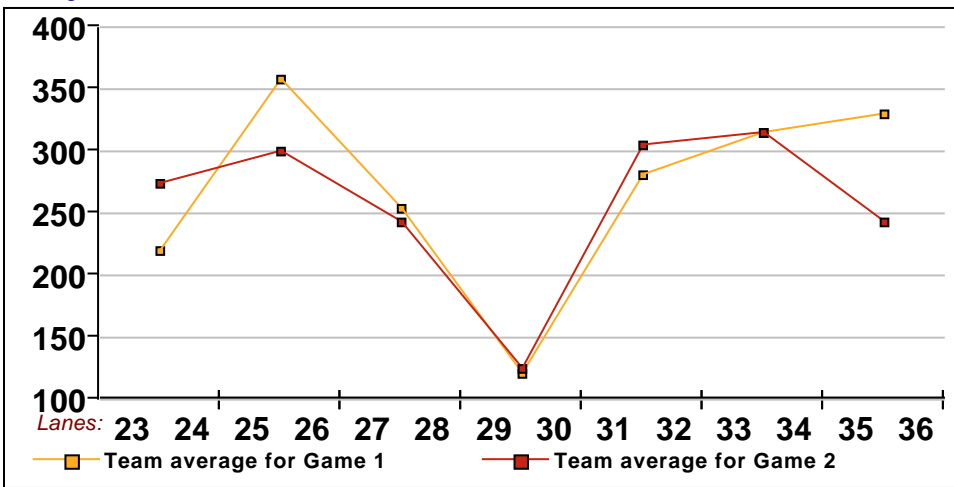

Average of Scores for Each Game