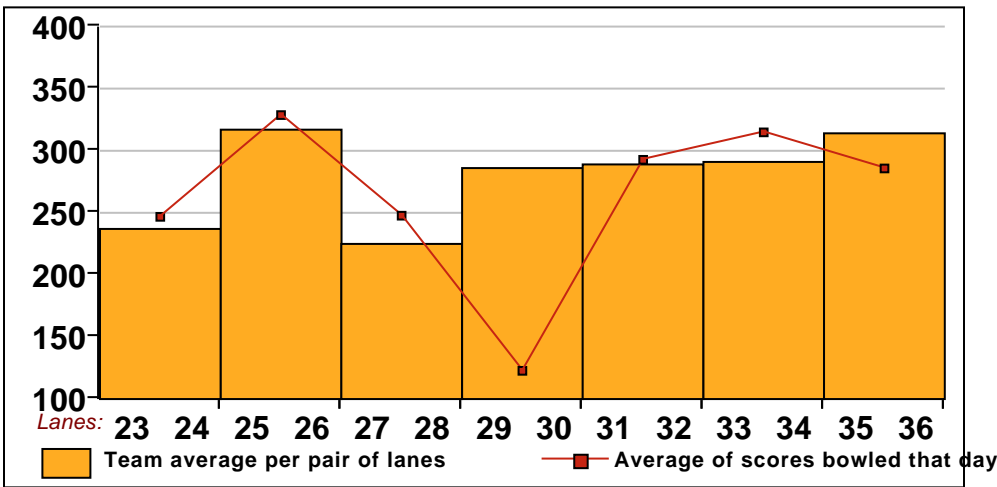

Team Average vs Avg of Scores