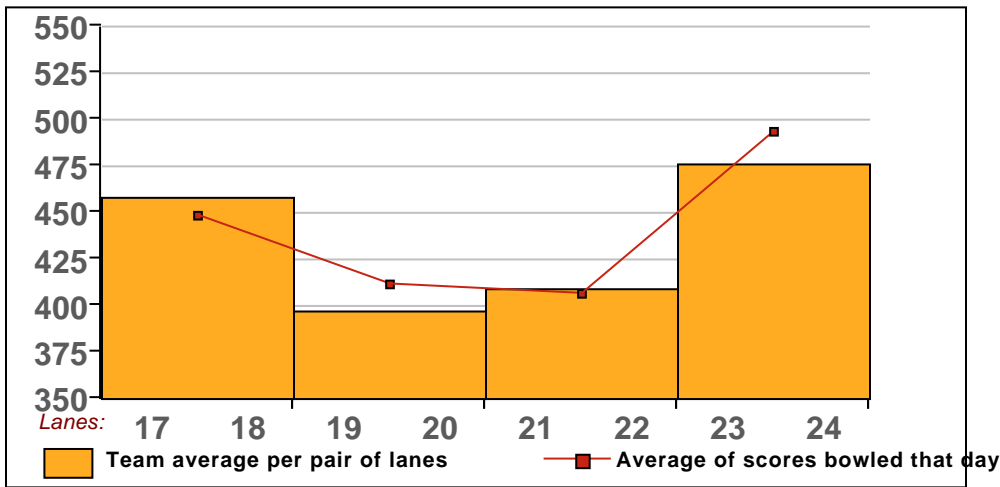

Team Average vs Avg of Scores