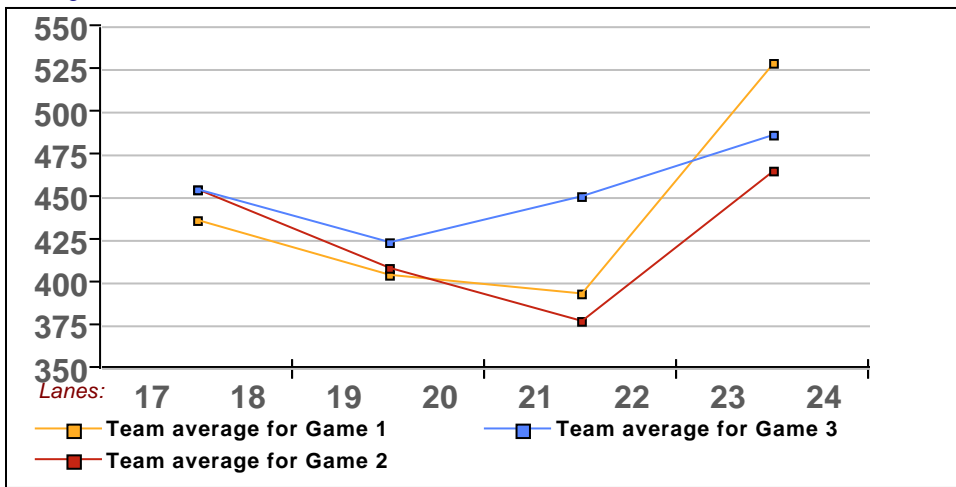

Average of Scores for Each Game